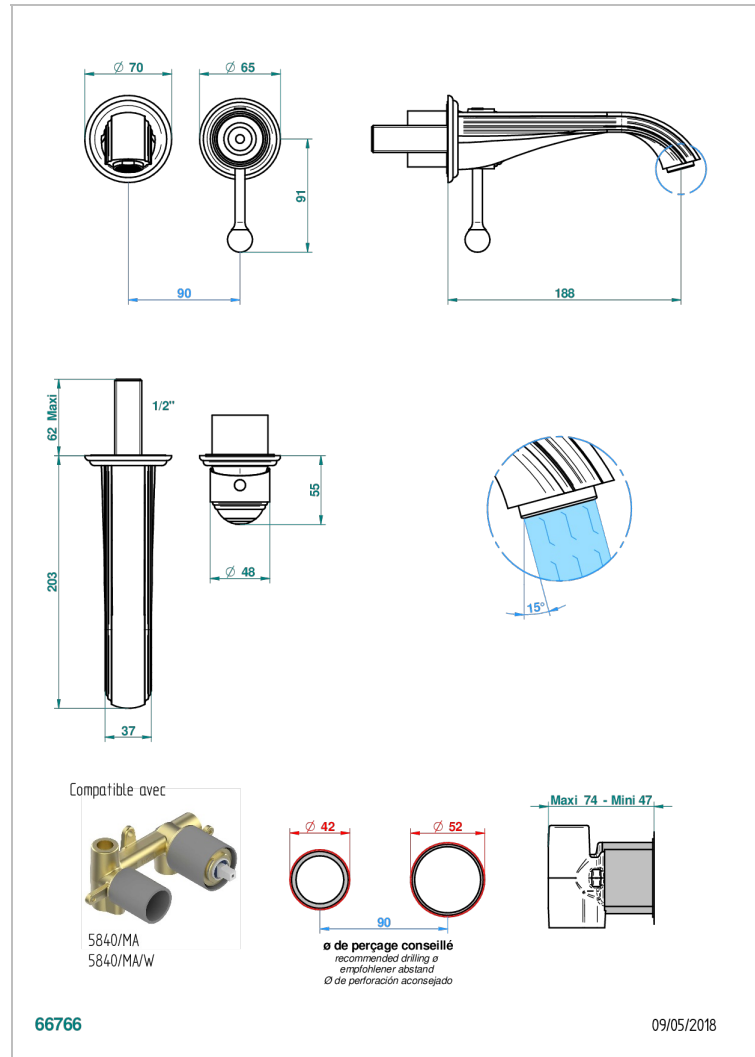

# ITHAQUE DECORACION EN ORO

A7A-6541B

THG<sup>®</sup>  
PARIS

Trim only for Built-in basin mixer with spout (two x 1/2" inlets and one 1/2" outlet), without waste

## CARACTERÍSTICAS

- Ithaque decoración en oro
- Trim only for Built-in basin mixer with spout (two x 1/2" inlets and one 1/2" outlet), without waste

## PRODUCTOS RELACIONADOS

- Ref. G00-5840/MA Parte empotrada para mezclador mural con salida hembra 1/2