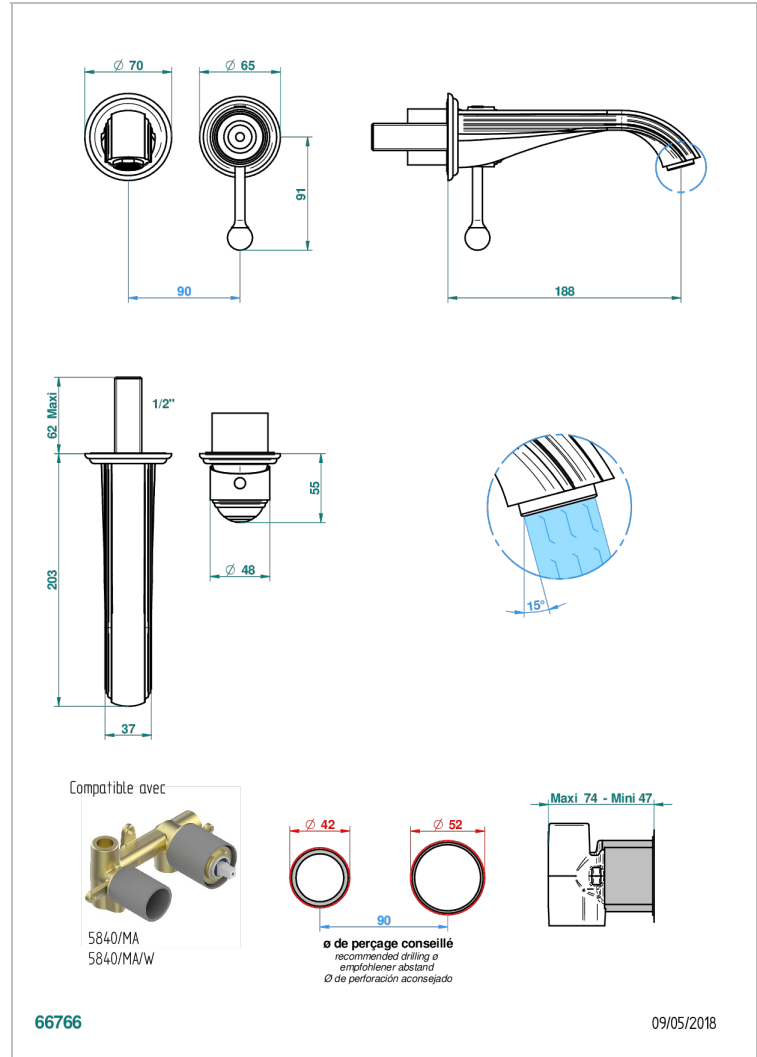

# ITHAQUE GOLD DECOR

A7A-6541B

THG<sup>®</sup>  
PARIS

Trim only for Built-in basin mixer with spout (two x 1/2" inlets and one 1/2" outlet), without waste

## CHARACTERISTIC

- Ithaque Gold decor
- Trim only for Built-in basin mixer with spout (two x 1/2" inlets and one 1/2" outlet), without waste

## RELATED SKU'S

- Ref. G00-5840/MA Rough parts for concealed wall-mounted mixer with 1/2" outlet