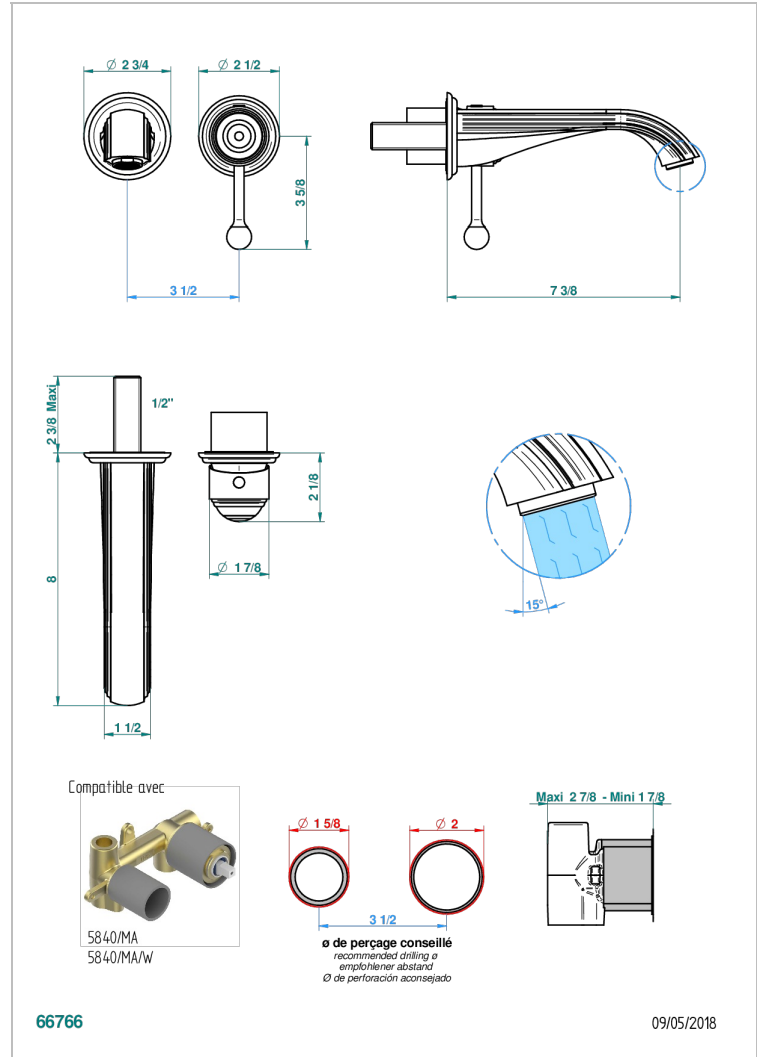

A7A-6541B

Trim only for Built-in basin mixer with spout (two x 1/2" inlets and one 1/2" outlet), without waste

## CHARACTERISTIC

- Ithaque Gold decor
- Trim only for Built-in basin mixer with spout (two x 1/2" inlets and one 1/2" outlet), without waste

## RELATED SKU'S

- Ref. G00-5840/MA Rough parts for concealed wall-mounted mixer with 1/2" outlet