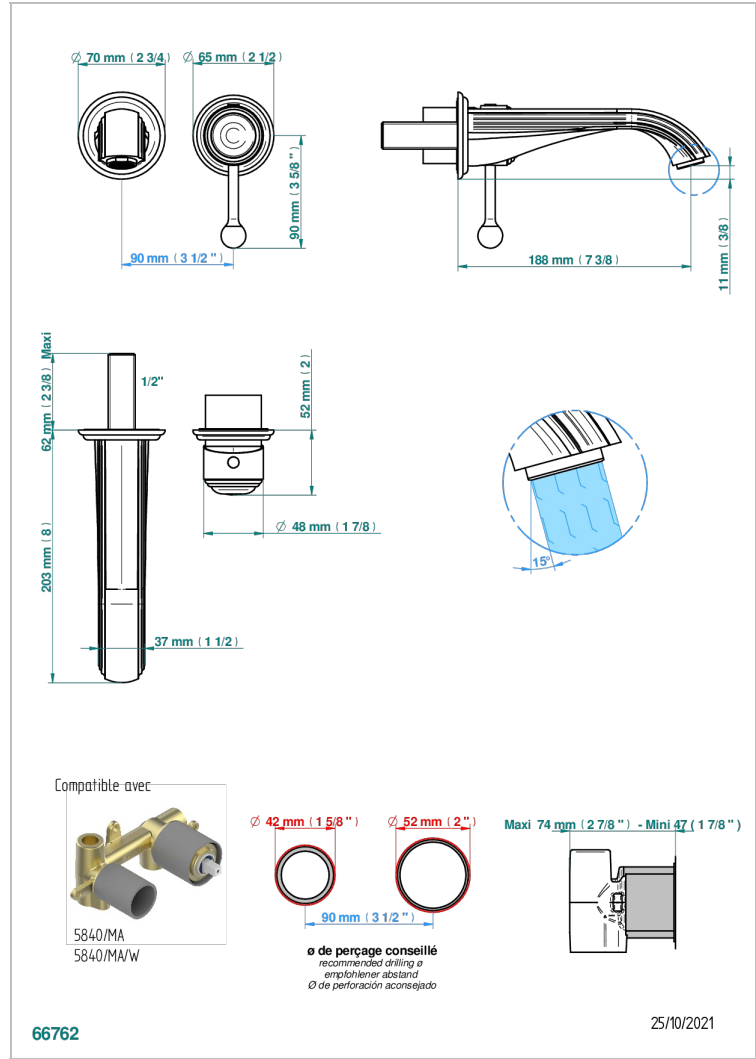

Trim only for Built-in basin mixer with spout (two x 1/2" inlets and one 1/2" outlet), without waste

## 特色

- Dahlia
- Trim only for Built-in basin mixer with spout (two x 1/2" inlets and one 1/2" outlet), without waste

## 技术特征

- Recommandé : 3 bars (max. 5 bars) - Advised : 43,5 psi (max. 72 psi)
- 15 l/min à 3 bars (4 gpm at 43.5 psi)

## 相关的SKU

- Ref. G00-5840/MA 卫浴套装, 含: 入墙式弯管出水管, 1米25强化软管, 触控式花洒和托勾, 美国标准