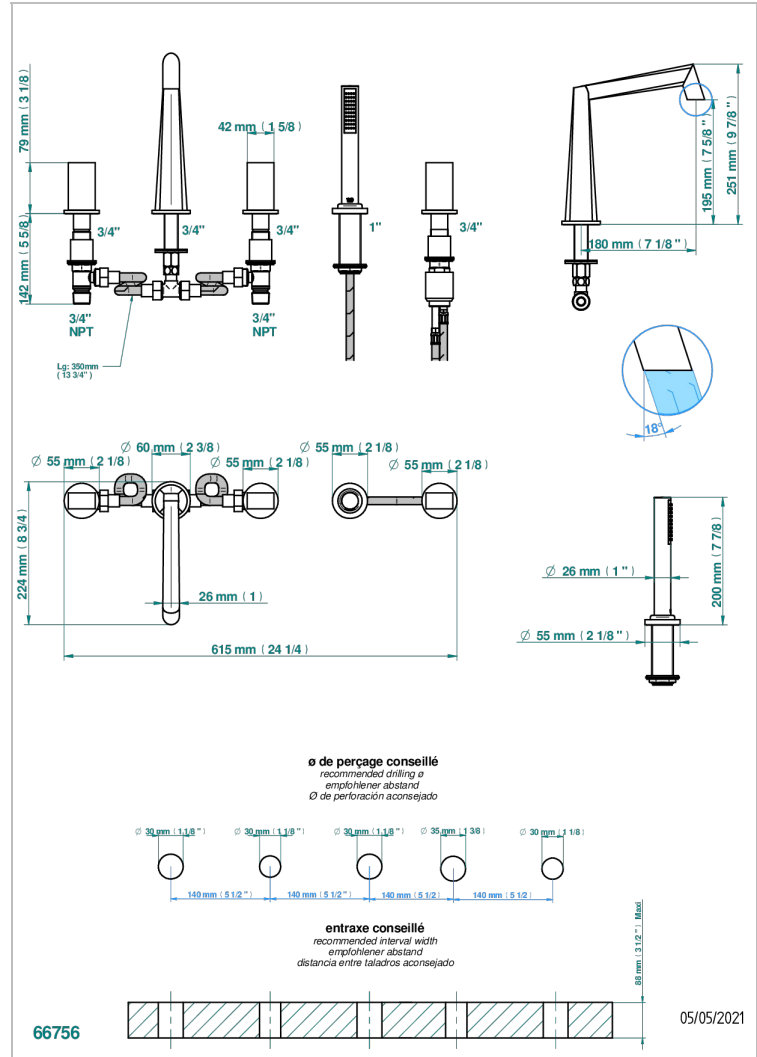

MONTAIGNE VENUS WHITE MARBLE

G3V-1132US

Bath/shower set with goliath spout, 2 x 3/4" valves, rim mounted ceramic mixer tap with progressive cartridge & rim mounted handshower set

CARACTERÍSTICAS

- Montaigne Venus white marble
- Bath/shower set with goliath spout, 2 x 3/4" valves, rim mounted ceramic mixer tap with progressive cartridge & rim mounted handshower set

Pvd marrón bronce mate - F34
Pvd umber - H66
Pvd umber mate - H67