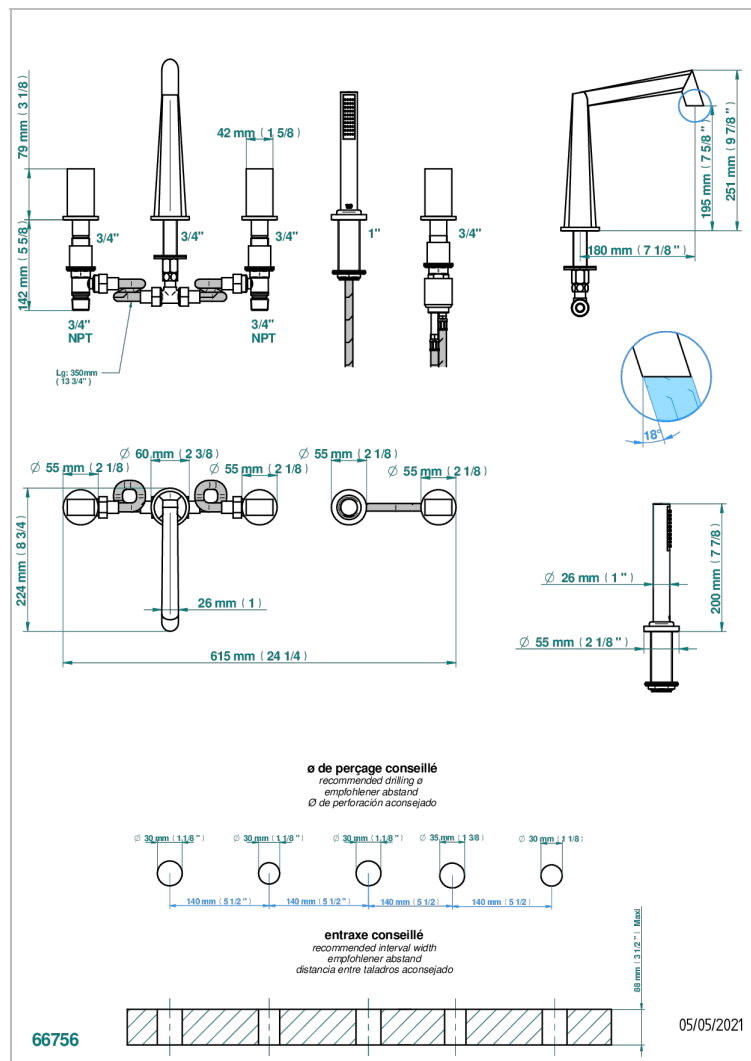

MONTAIGNE VENUS WHITE MARBLE

G3V-1132US

Roman tub set with 2 x 3/4" valves and rim mounted ceramic mixer with progressive cartridge and handshower

CHARACTERISTIC

- Montaigne Vénus white marble
- Roman tub set with 2 x 3/4" valves and rim mounted ceramic mixer with progressive cartridge and handshower