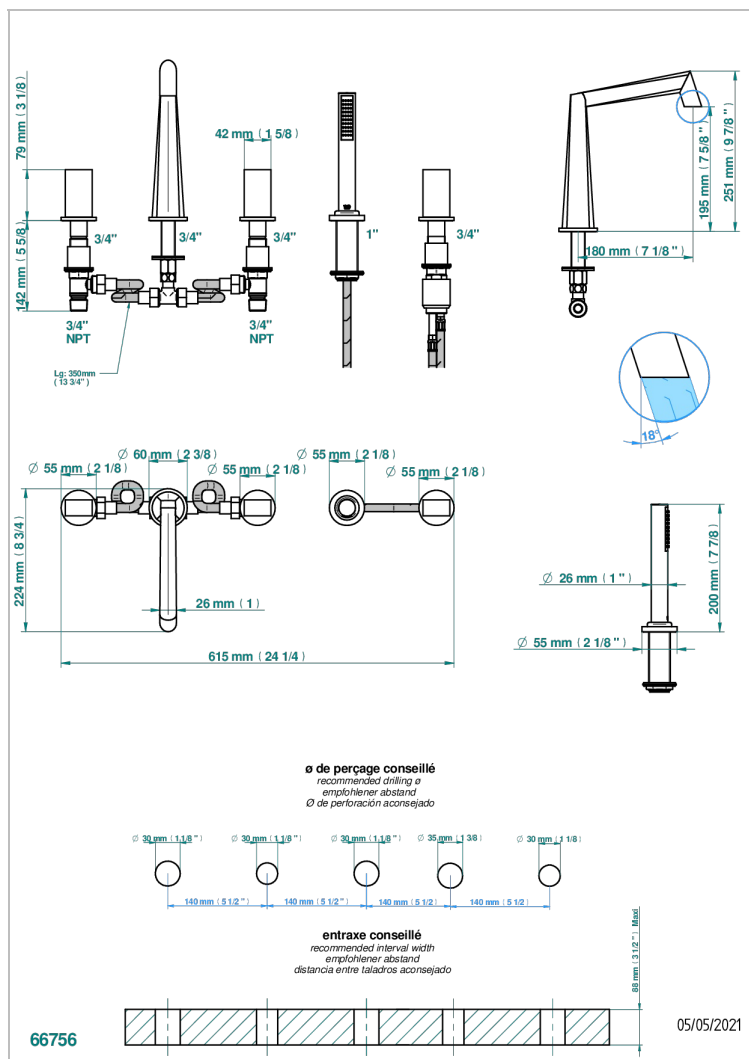

MONTAIGNE VENUS WHITE MARBLE

G3V-1132

5-hole bath/shower mixer with goliath spout, 2 x 3/4" valves, and rim mounted handshower supplied by progressive cartridge mixer

CHARACTERISTIC

- Montaigne Venus white marble
- 5-hole bath/shower mixer with goliath spout, 2 x 3/4" valves, and rim mounted handshower supplied by progressive cartridge mixer

AVAILABLE FINITIONS

Antique nickel - H28
Black ceram - D30
Blush PVD - H62
Brass color PVD - H49
Brown bronze color PVD - F33
Gold color PVD - H52

Graphite PVD - H64
Lacquered light bronze - D01
Matt Umber PVD - H67
Matt blush PVD - H60
Matt brass color PVD - H50
Matt brown bronze color PVD - F34