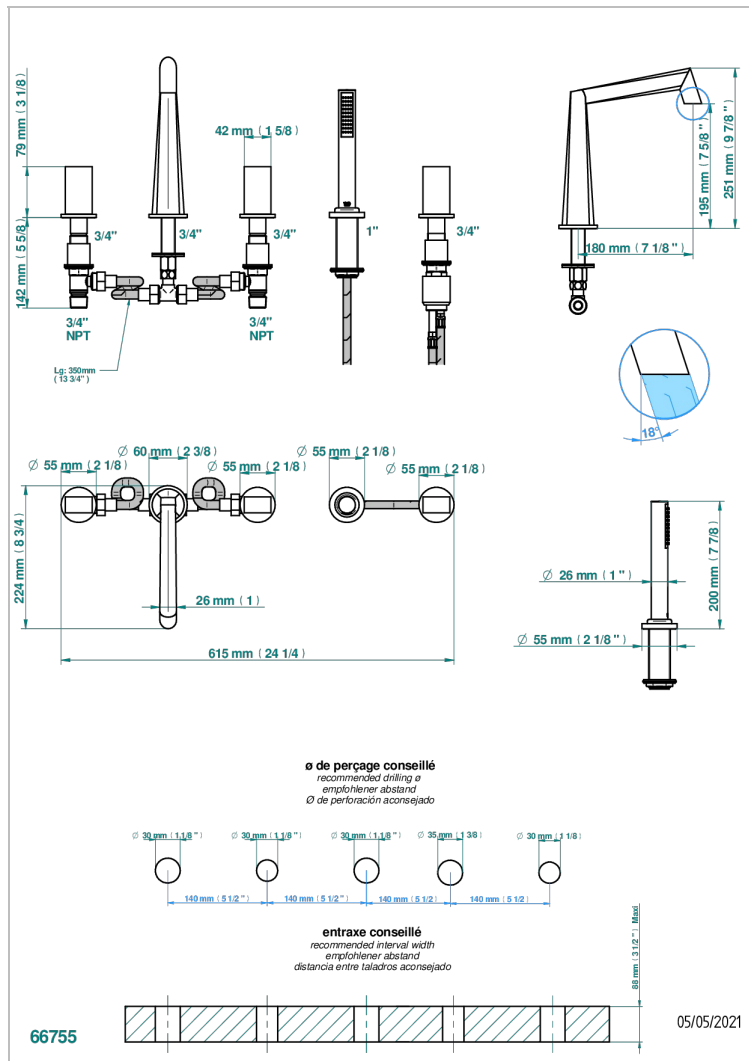

MONTAIGNE LEONARDO GREY MARBLE

G3T-1132US

Bath/shower set with goliath spout, 2 x 3/4" valves, rim mounted ceramic mixer tap with progressive cartridge & rim mounted handshower set

CARACTERÍSTICAS

- Montaigne Leonardo Grey marble
- Bath/shower set with goliath spout, 2 x 3/4" valves, rim mounted ceramic mixer tap with progressive cartridge & rim mounted handshower set