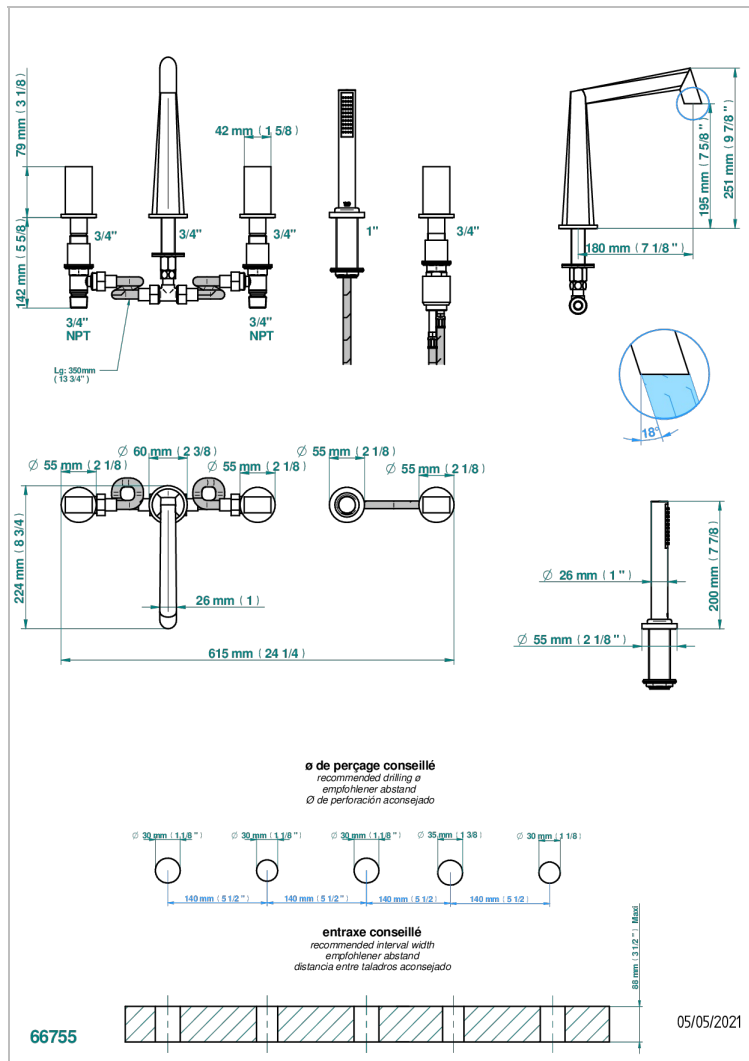

MONTAIGNE LEONARDO GREY MARBLE

G3T-1132

5-hole bath/shower mixer with goliath spout, 2 x 3/4" valves, and rim mounted handshower supplied by progressive cartridge mixer

CHARACTERISTIC

- Montaigne Leonardo Grey marble
- 5-hole bath/shower mixer with goliath spout, 2 x 3/4" valves, and rim mounted handshower supplied by progressive cartridge mixer