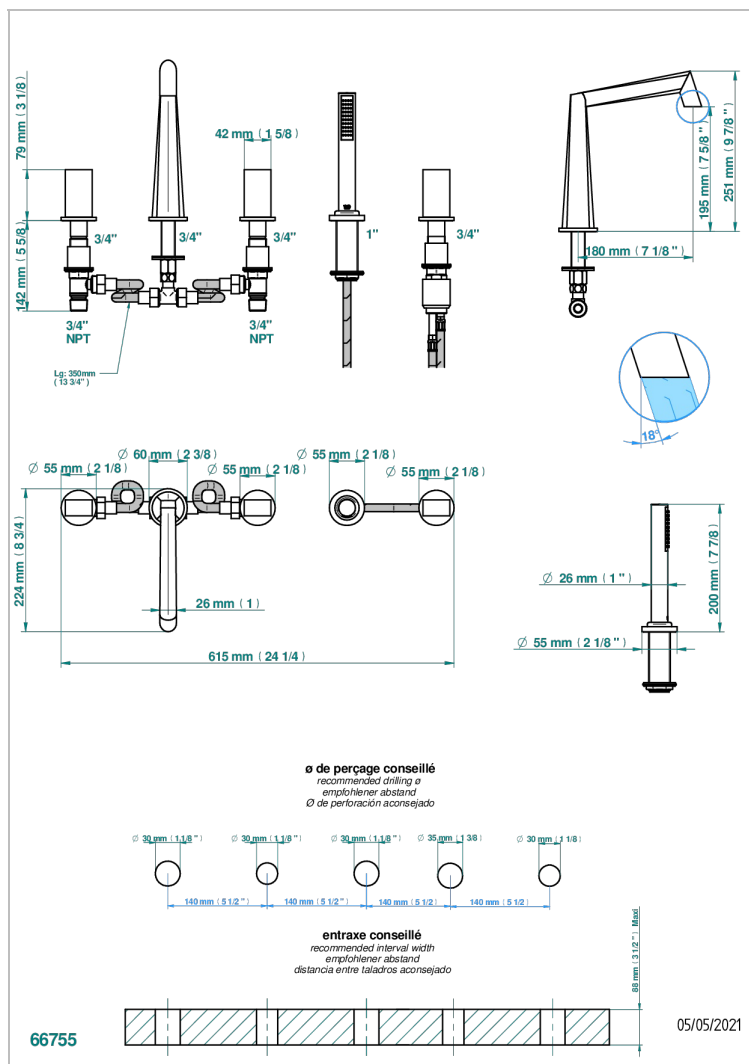

# MONTAIGNE LEONARDO GREY MARBLE

G3T-1132

5-hole bath/shower mixer with goliath spout, 2 x 3/4" valves, and rim mounted handshower supplied by progressive cartridge mixer

## CHARACTERISTIC

- Montaigne Leonardo Grey marble
- 5-hole bath/shower mixer with goliath spout, 2 x 3/4" valves, and rim mounted handshower supplied by progressive cartridge mixer