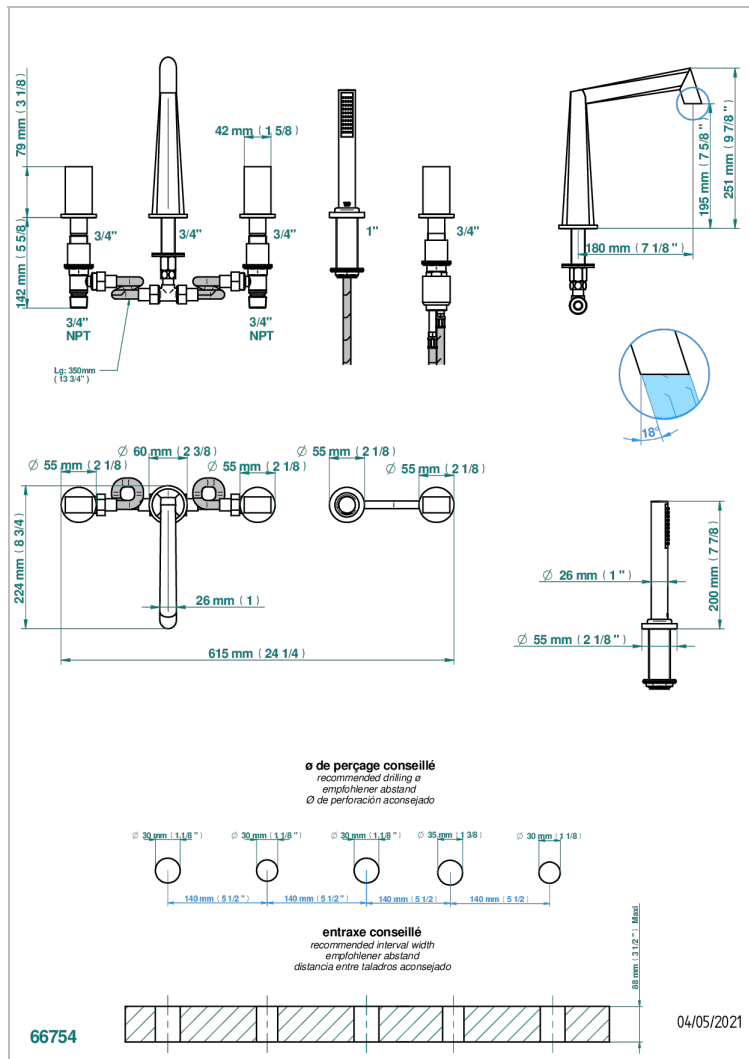

# MONTAIGNE GRAND ANTIQUE MARBLE

G3R-1132US

Bath/shower set with goliath spout, 2 x 3/4" valves, rim mounted ceramic mixer tap with progressive cartridge & rim mounted handshower set

## CARACTERÍSTICAS

- Montaigne Grand Antique marble
- Bath/shower set with goliath spout, 2 x 3/4" valves, rim mounted ceramic mixer tap with progressive cartridge & rim mounted handshower set