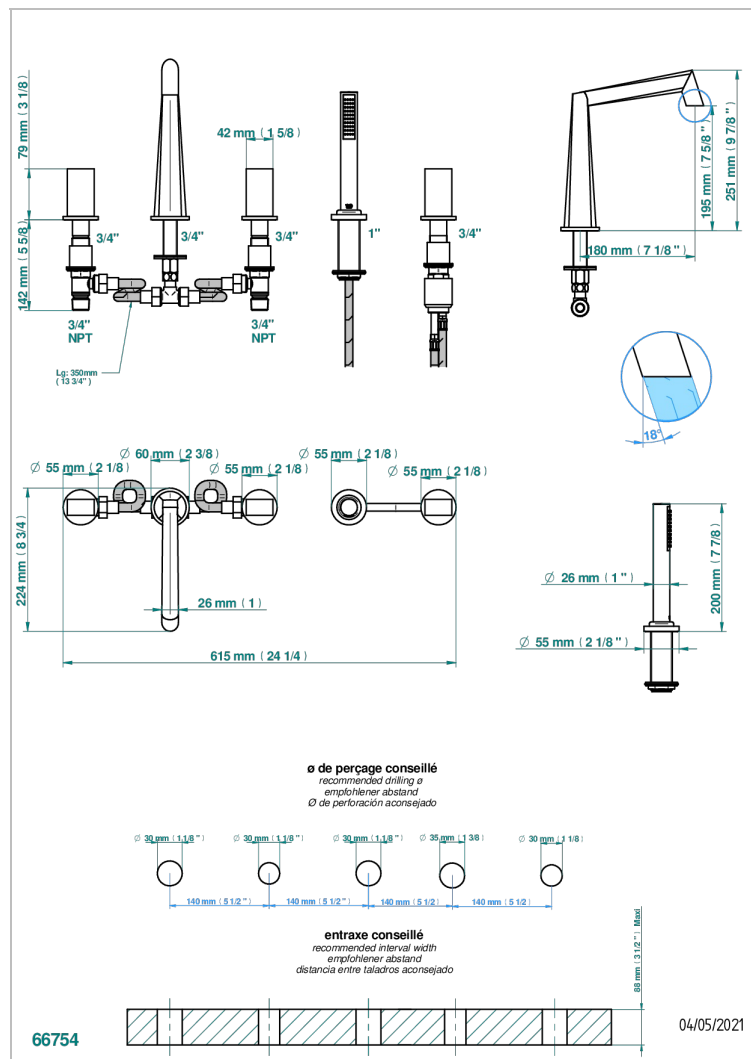

# MONTAIGNE GRAND ANTIQUE MARBLE

G3R-1132US

Roman tub set with 2 x 3/4" valves and rim mounted ceramic mixer with progressive cartridge and handshower

## CHARACTERISTIC

- Montaigne Grand Antique marble
- Roman tub set with 2 x 3/4" valves and rim mounted ceramic mixer with progressive cartridge and handshower