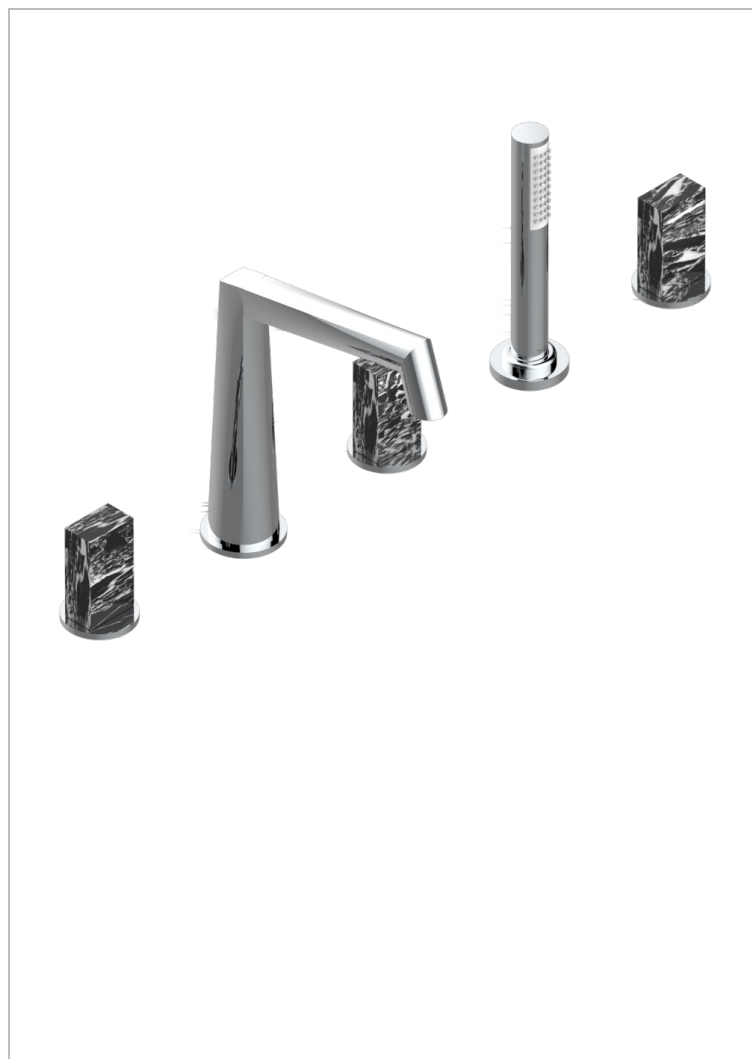

# MONTAIGNE GRAND ANTIQUE MARBLE

G3R-1132US

Roman tub set with 2 x 3/4" valves and rim mounted ceramic mixer with progressive cartridge and handshower

## CHARACTERISTIC

- Montaigne Grand Antique marble
- Roman tub set with 2 x 3/4" valves and rim mounted ceramic mixer with progressive cartridge and handshower

## AVAILABLE FINITIONS

Black ceram - D30  
Blush PVD - H62  
Brass color PVD - H49  
Brown bronze color PVD - F33  
Chrome polished - A02  
Chrome polished / gold polished - G02

Copper antique matt, coated - H07  
Gold color PVD - H52  
Gold mat - F07  
Gold polished - F01  
Graphite PVD - H64  
Light coated bronze - D01

Matt Umber PVD - H67  
Matt blush PVD - H60  
Matt brass color PVD - H50  
Matt brown bronze color PVD - F34  
Matt chrome (American satin) - C02  
Matt gold color PVD - H53

Matt graphite PVD - H65  
Matt nickel (American satin) - C01  
Matt nickel color PVD - H56  
Nickel antique / Sovereign - H28  
Nickel color PVD - H55  
Nickel polished - B01