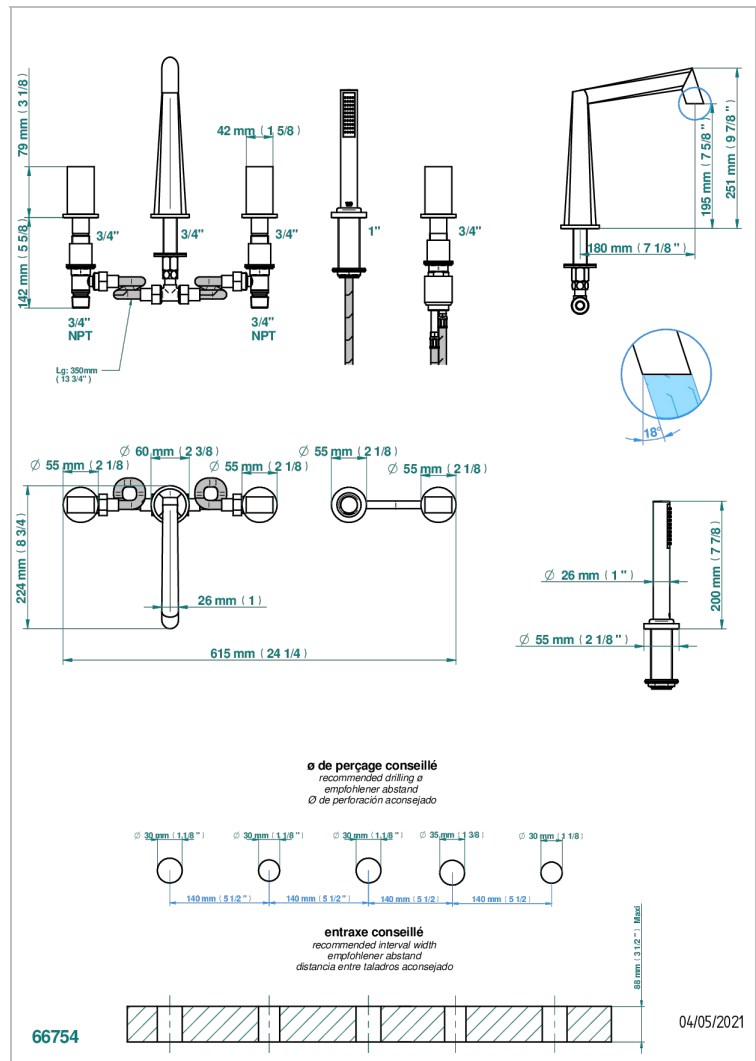

MONTAIGNE GRAND ANTIQUE MARBLE

G3R-1132

5-hole bath/shower mixer with goliath spout, 2 x 3/4" valves, and rim mounted handshower supplied by progressive cartridge mixer

CHARACTERISTIC

- Montaigne Grand Antique marble
- 5-hole bath/shower mixer with goliath spout, 2 x 3/4" valves, and rim mounted handshower supplied by progressive cartridge mixer

AVAILABLE FINITIONS

Antique nickel - H28
Black ceram - D30
Blush PVD - H62
Brass color PVD - H49
Brown bronze color PVD - F33
Gold color PVD - H52

Graphite PVD - H64
Lacquered light bronze - D01
Matt Umber PVD - H67
Matt blush PVD - H60
Matt brass color PVD - H50
Matt brown bronze color PVD - F34