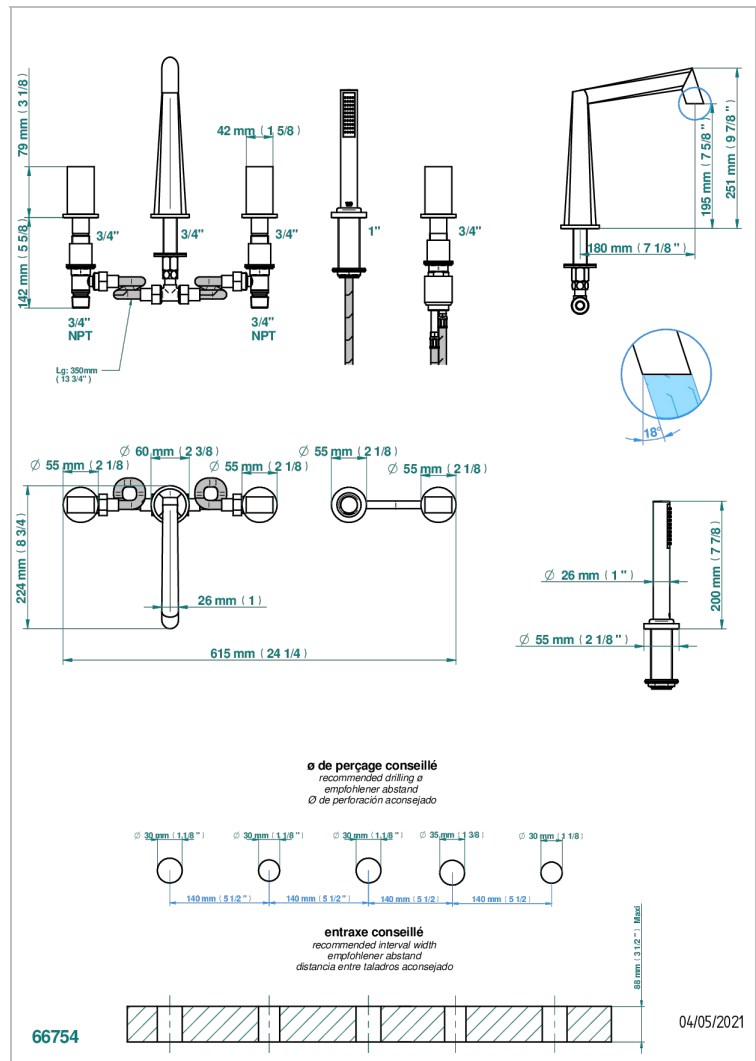

# MONTAIGNE GRAND ANTIQUE MARBLE

G3R-1132

5-hole bath/shower mixer with goliath spout, 2 x 3/4" valves, and rim mounted handshower supplied by progressive cartridge mixer

## CHARACTERISTIC

- Montaigne Grand Antique marble
- 5-hole bath/shower mixer with goliath spout, 2 x 3/4" valves, and rim mounted handshower supplied by progressive cartridge mixer