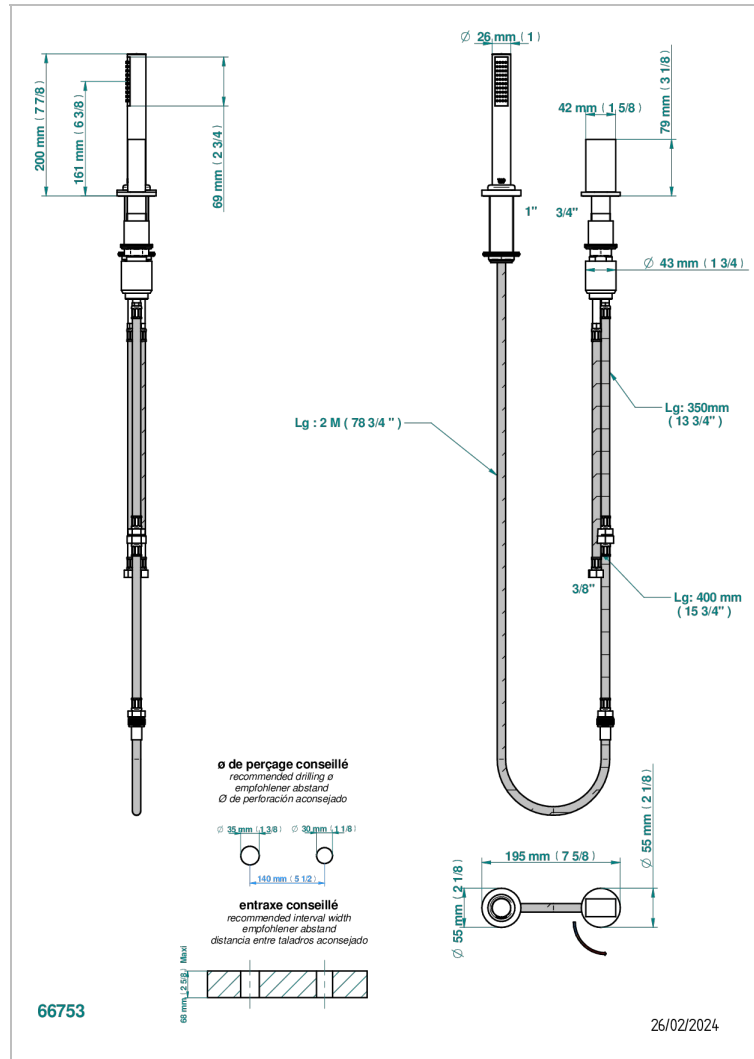

# MONTAIGNE VENUS WHITE MARBLE

G3V-6532/60A

Deck mounted mixer with handshower, progressive cartridge

## CHARACTERISTIC

- ACS : 22ACCLY009