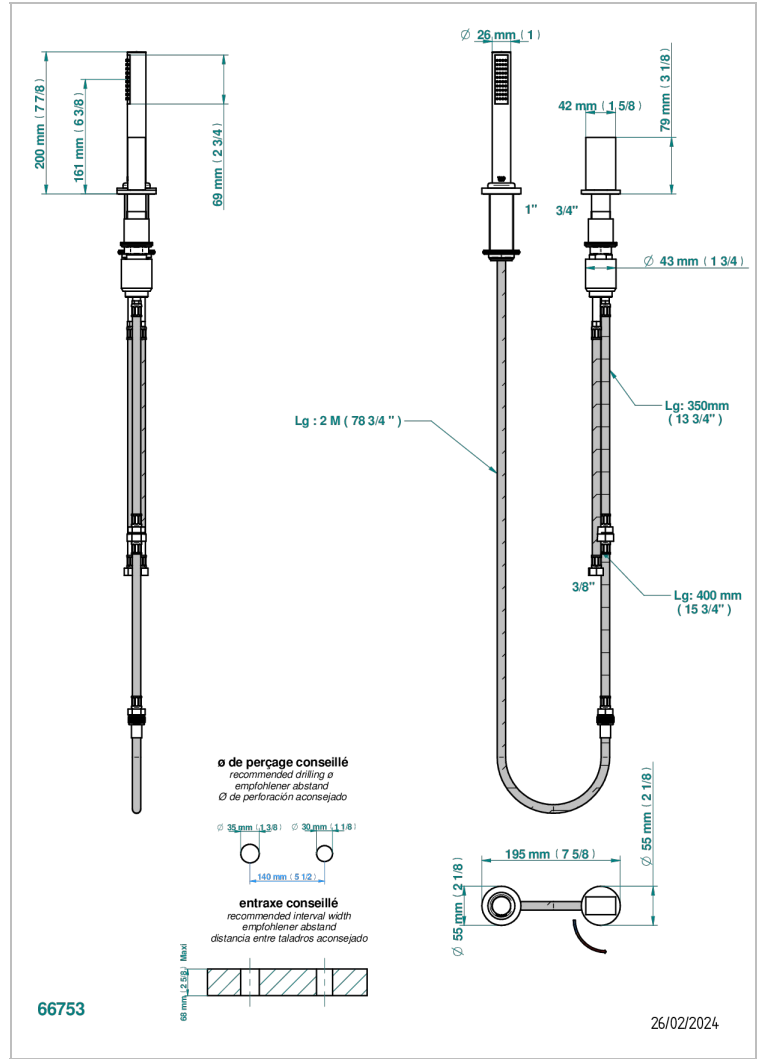

# MONTAIGNE VENUS WHITE MARBLE

G3V-6532/60A

THG<sup>®</sup>  
PARIS

Rim mounted ceramic mixer with handshower with progressive cartridge

## CHARACTERISTIC

- ACS : 22ACCLY009

## AVAILABLE FINITIONS

Antique nickel - H28  
Black ceram - D30  
Blush PVD - H62  
Brass color PVD - H49  
Brown bronze color PVD - F33  
Gold color PVD - H52

Graphite PVD - H64  
Lacquered light bronze - D01  
Matt Umber PVD - H67  
Matt blush PVD - H60  
Matt brass color PVD - H50  
Matt brown bronze color PVD - F34