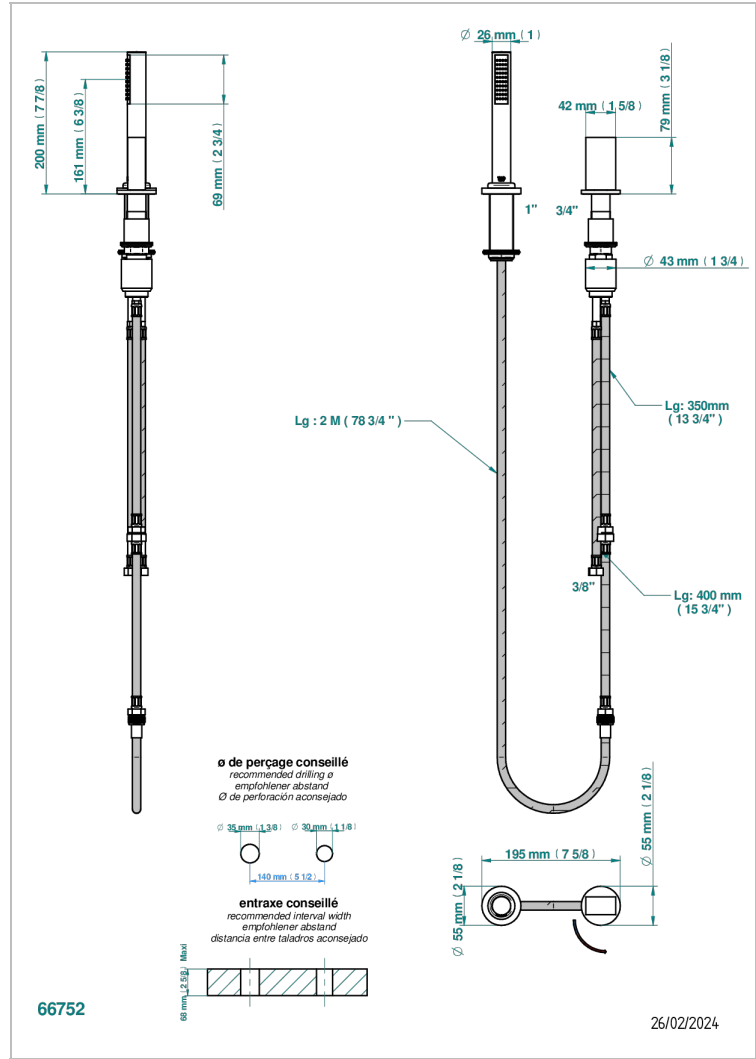

# MONTAIGNE LEONARDO GREY MARBLE

G3T-6532/60A

Deck mounted mixer with handshower, progressive cartridge

## CHARACTERISTIC

- ACS : 22ACCLY009