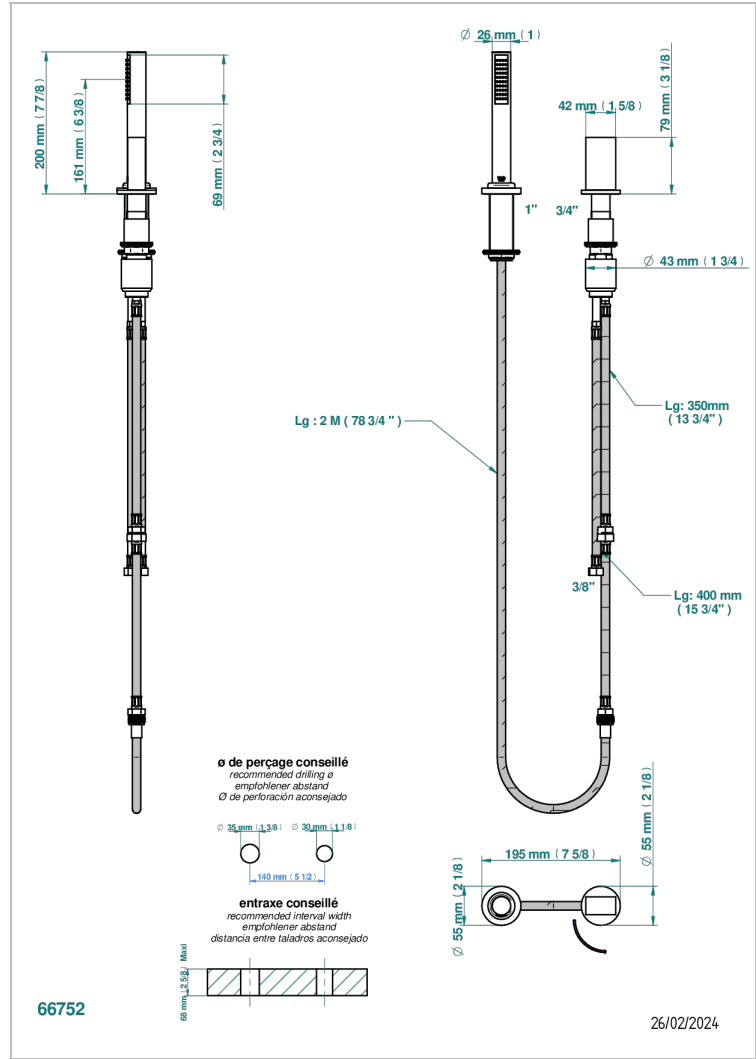

MONTAIGNE LEONARDO GREY MARBLE

G3T-6532/60A

Rim mounted ceramic mixer with handshower with progressive cartridge

CHARACTERISTIC

- ACS : 22ACCLY009

STANDARDS

AVAILABLE FINITIONS

- Antique nickel - H28
- Black ceram - D30
- Blush PVD - H62
- Brass color PVD - H49
- Brown bronze color PVD - F33
- Gold color PVD - H52

- Graphite PVD - H64
- Lacquered light bronze - D01
- Matt Umber PVD - H67
- Matt blush PVD - H60
- Matt brass color PVD - H50
- Matt brown bronze color PVD - F34

- Matt chrome - C02
- Matt gold - F07
- Matt gold color PVD - H53
- Matt graphite PVD - H65
- Matt nickel (color finish) - C01
- Matt nickel color PVD - H56

- Nickel color PVD - H55
- Polished chrome (color finish) - A02
- Polished chrome / Polished gold (color finish) - G02
- Polished gold (color finish) - F01
- Polished nickel - B01
- Soft gold - F30

- Soft matt gold - F31
- Umber PVD - H66
- Varnished matt antique red copper (color finish) - H07