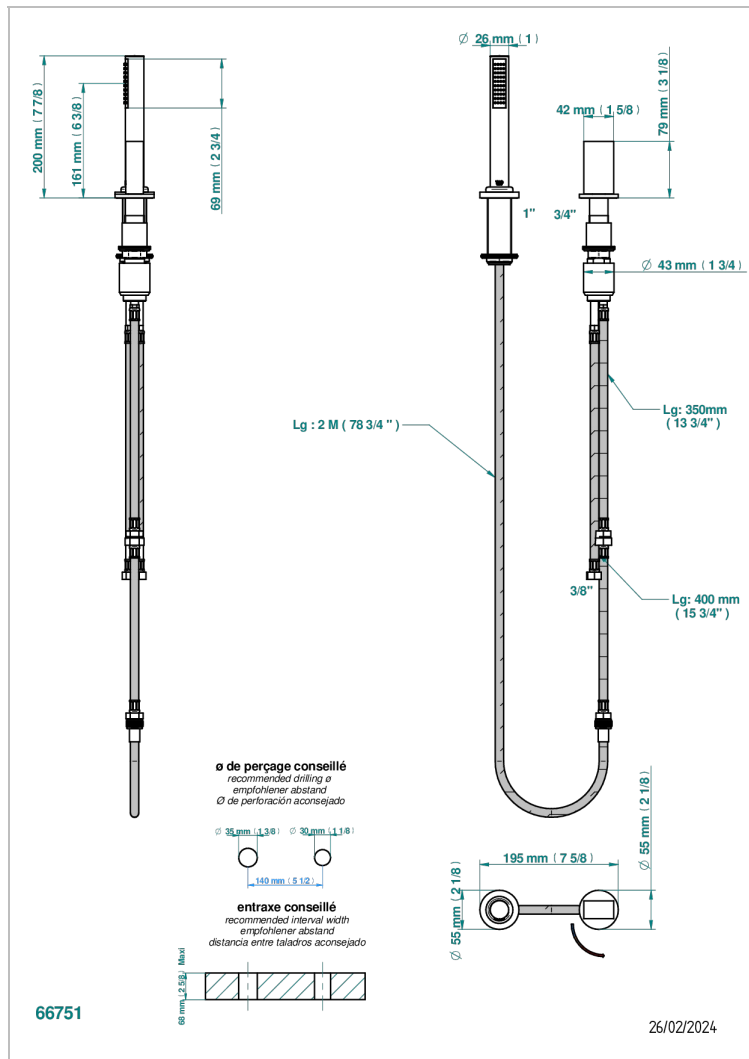

MONTAIGNE GRAND ANTIQUE MARBLE

G3R-6532/60A

Deck mounted mixer with handshower, progressive cartridge

THG[®]
PARIS

CHARACTERISTIC

- ACS : 22ACCLY009

STANDARDS

AVAILABLE FINITIONS