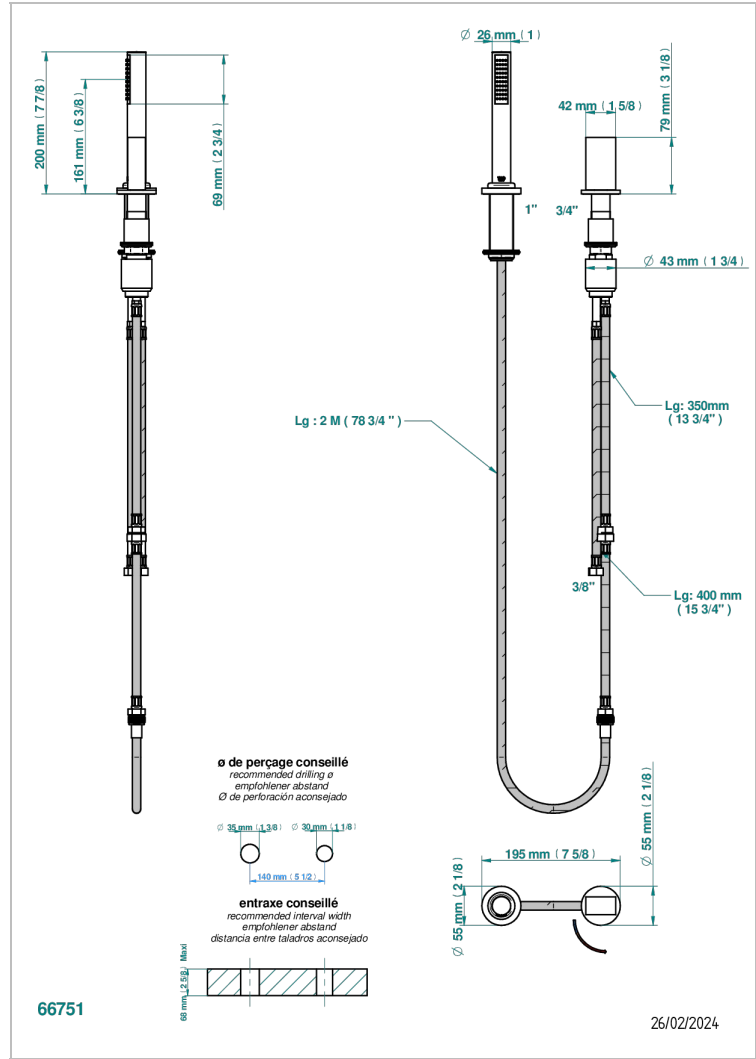

# MONTAIGNE GRAND ANTIQUE MARBLE

G3R-6532/60A

Rim mounted ceramic mixer with handshower with progressive cartridge

## CHARACTERISTIC

- ACS : 22ACCLY009

## AVAILABLE FINITIONS

Antique nickel - H28  
Black ceram - D30  
Blush PVD - H62  
Brass color PVD - H49  
Brown bronze color PVD - F33  
Gold color PVD - H52

Graphite PVD - H64  
Lacquered light bronze - D01  
Matt Umber PVD - H67  
Matt blush PVD - H60  
Matt brass color PVD - H50  
Matt brown bronze color PVD - F34