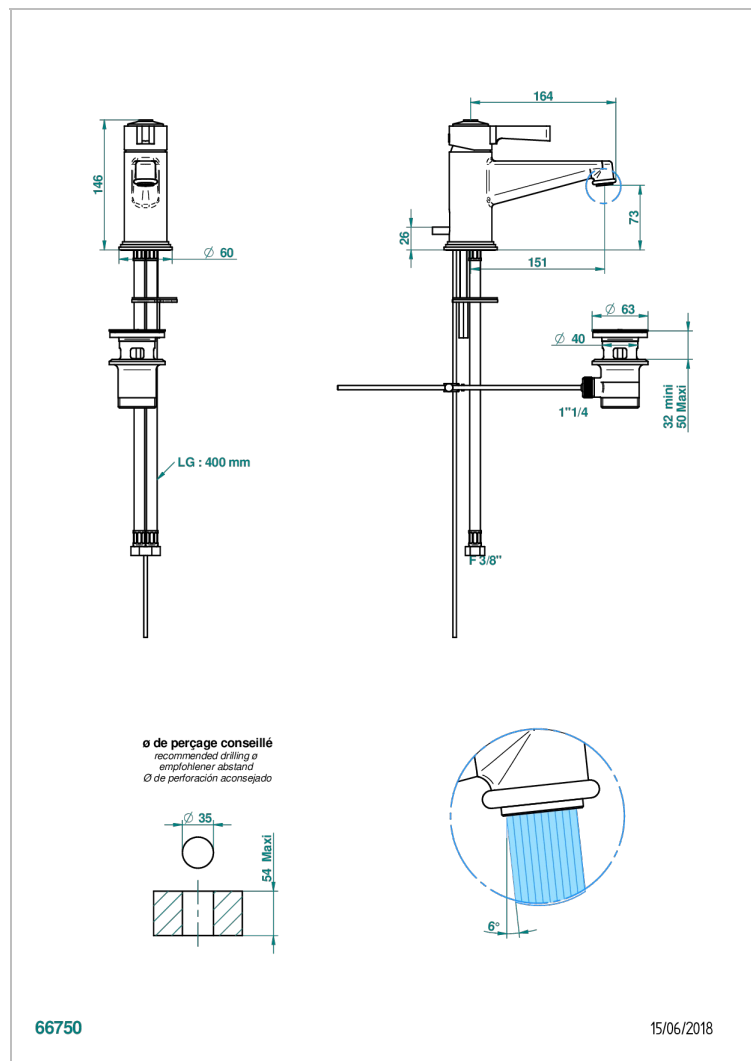

FAUBOURG BLACK PORCELAIN WITH LEVER

G2M-6500/W

Single lever basin mixer with waste - WRAS approved

CHARACTERISTIC

- WRAS : 2006339

STANDARDS

AVAILABLE FINITIONS

Antique nickel - H28
 Black ceram - D30
 Blush PVD - H62
 Brass color PVD - H49
 Brown bronze color PVD - F33
 Gold color PVD - H52

Nickel color PVD - H55
 Polished chrome (color finish) - A02
 Polished chrome / Polished gold
 (color finish) - G02
 Polished gold (color finish) - F01
 Polished nickel - B01
 Soft gold - F30

Soft matt gold - F31
 Umber PVD - H66