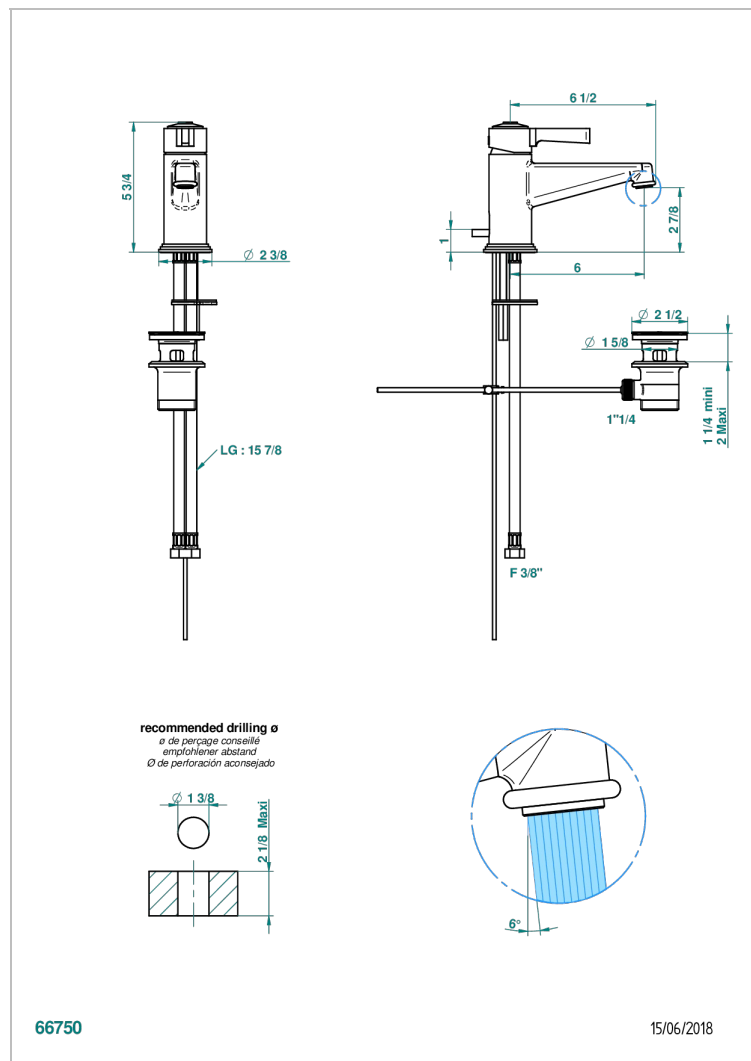

# FAUBOURG BLACK PORCELAIN WITH LEVER

G2M-6500/W

Single lever basin mixer with waste - WRAS approved

## CHARACTERISTIC

- WRAS : 2006339