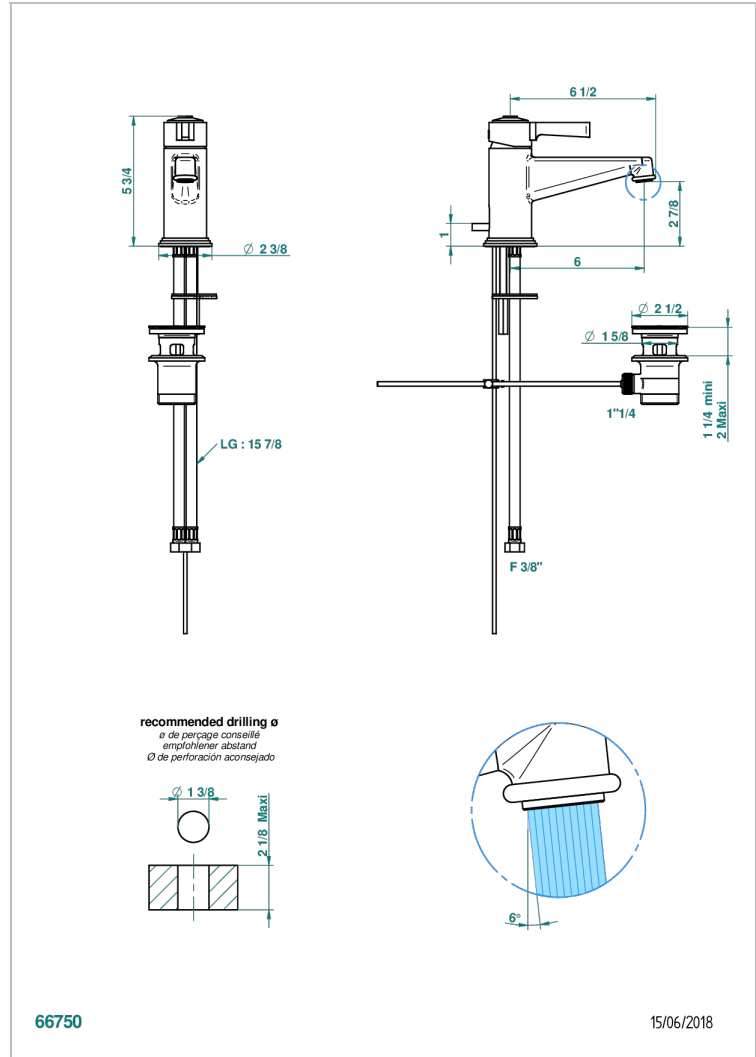

FAUBOURG BLACK PORCELAIN

G2L-6500/W

Single lever basin mixer with waste - WRAS approved

CHARACTERISTIC

- WRAS : 2006339

STANDARDS

AVAILABLE FINITIONS

Antique nickel - H28
Black ceram - D30
Blush PVD - H62
Brass color PVD - H49
Brown bronze color PVD - F33
Gold color PVD - H52

Nickel color PVD - H55
Polished chrome (color finish) - A02
Polished chrome / Polished gold (color finish) - G02
Polished gold (color finish) - F01
Polished nickel - B01
Soft gold - F30

Soft matt gold - F31
Umber PVD - H66