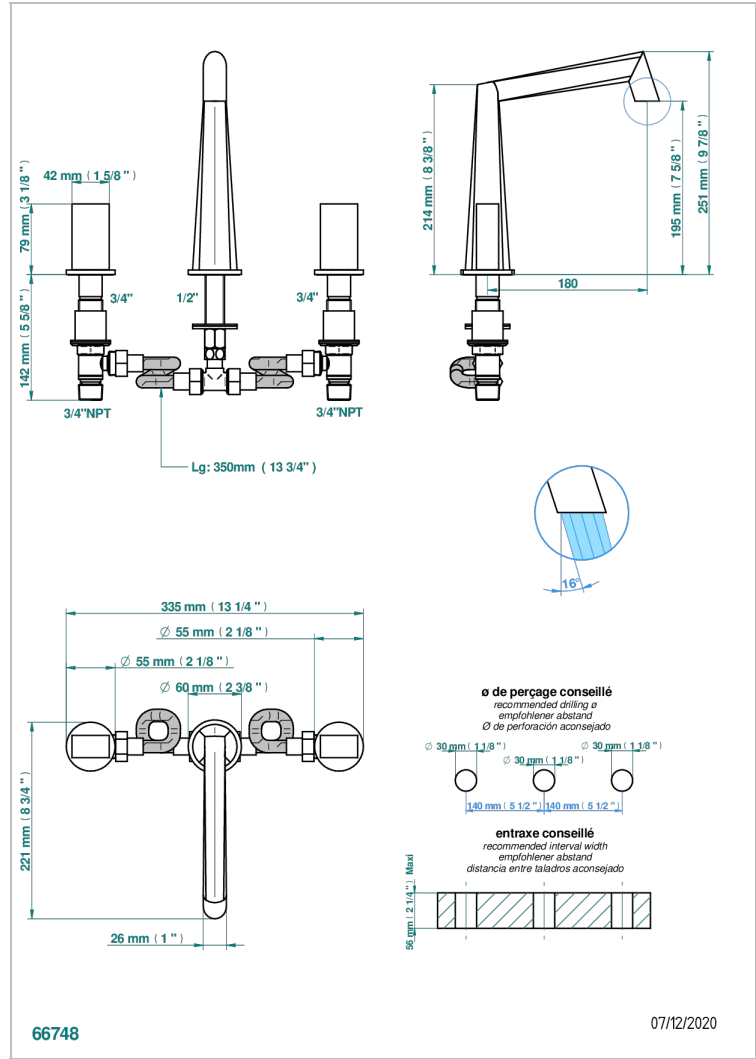

MONTAIGNE VENUS WHITE MARBLE

G3V-25

Rim mounted 3-hole bath mixer, goliath spout

CHARACTERISTIC

- ACS : 18ACCLY403

STANDARDS

AVAILABLE FINITIONS

Antique nickel - H28
Black ceram - D30
Blush PVD - H62
Brass color PVD - H49
Brown bronze color PVD - F33
Gold color PVD - H52