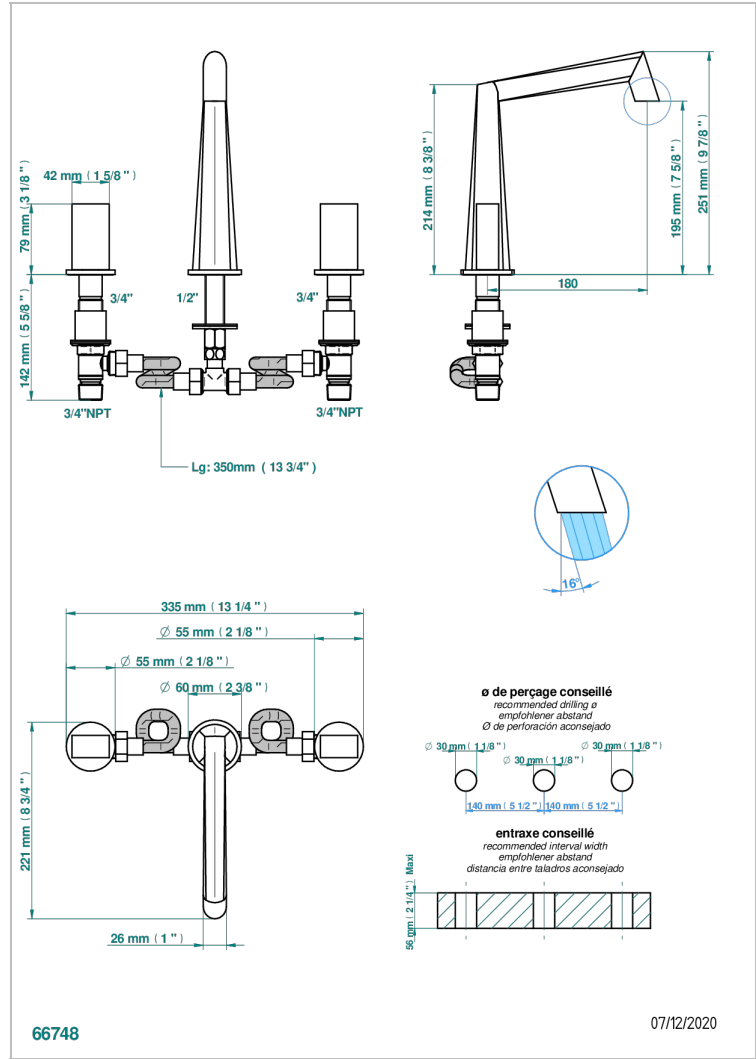

MONTAIGNE VENUS WHITE MARBLE

G3V-25

Rim mounted 3-hole bath mixer, goliath spout

CHARACTERISTIC

- ACS : 18ACCLY403

STANDARDS

AVAILABLE FINITIONS

- Antique nickel - H28
- Black ceram - D30
- Blush PVD - H62
- Brass color PVD - H49
- Brown bronze color PVD - F33
- Gold color PVD - H52