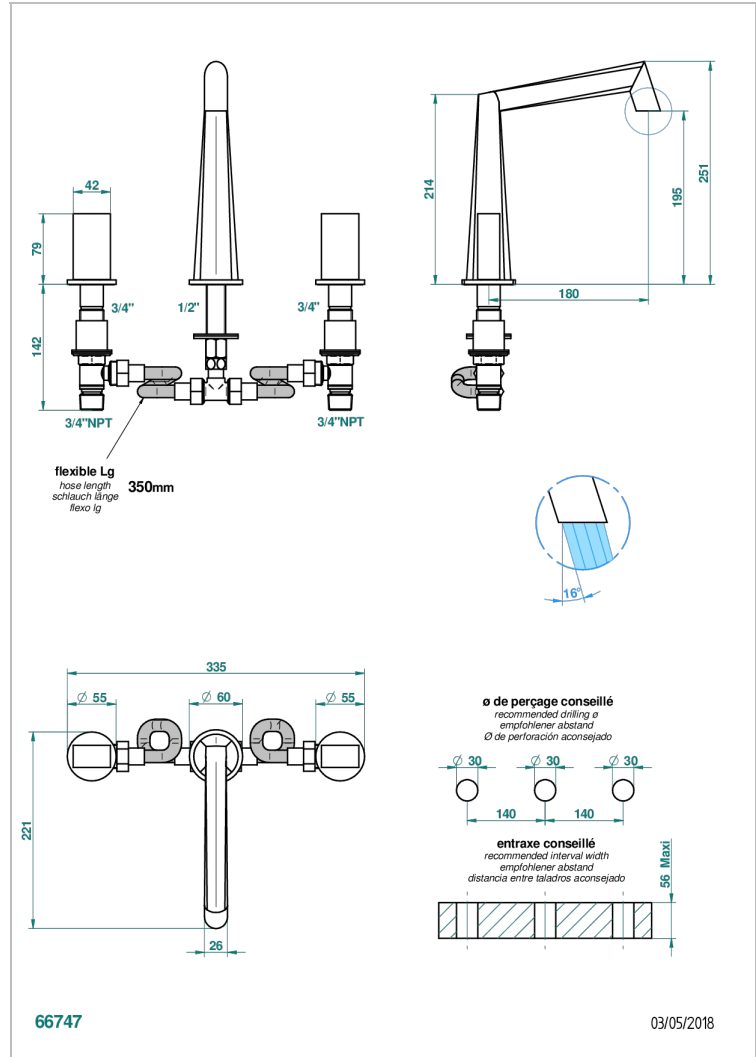

# MONTAIGNE LEONARDO GREY MARBLE

G3T-25US

Roman tub set with 3/4" valves