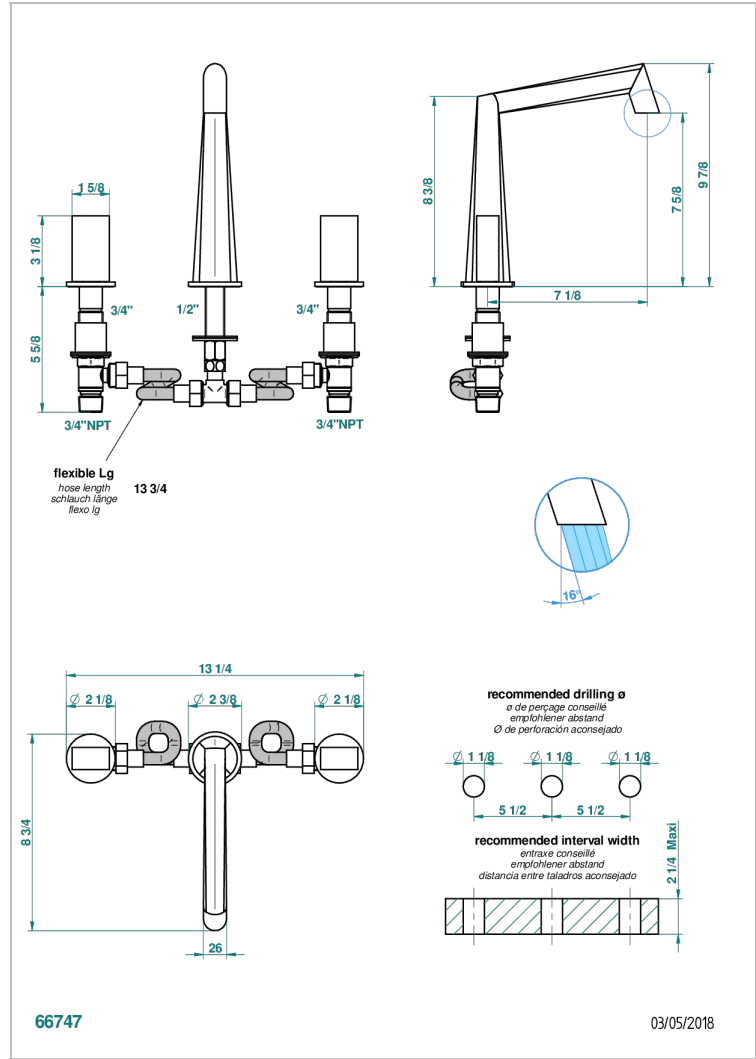

MONTAIGNE LEONARDO GREY MARBLE

G3T-25US

Roman tub set with 3/4" valves

CHARACTERISTIC

- ASME : ASME A112.18.1-2011/CSA B125.1-11

STANDARDS

AVAILABLE FINITIONS

Black ceram - D30
Blush PVD - H62
Brass color PVD - H49
Brown bronze color PVD - F33
Chrome polished - A02
Chrome polished / gold polished - G02