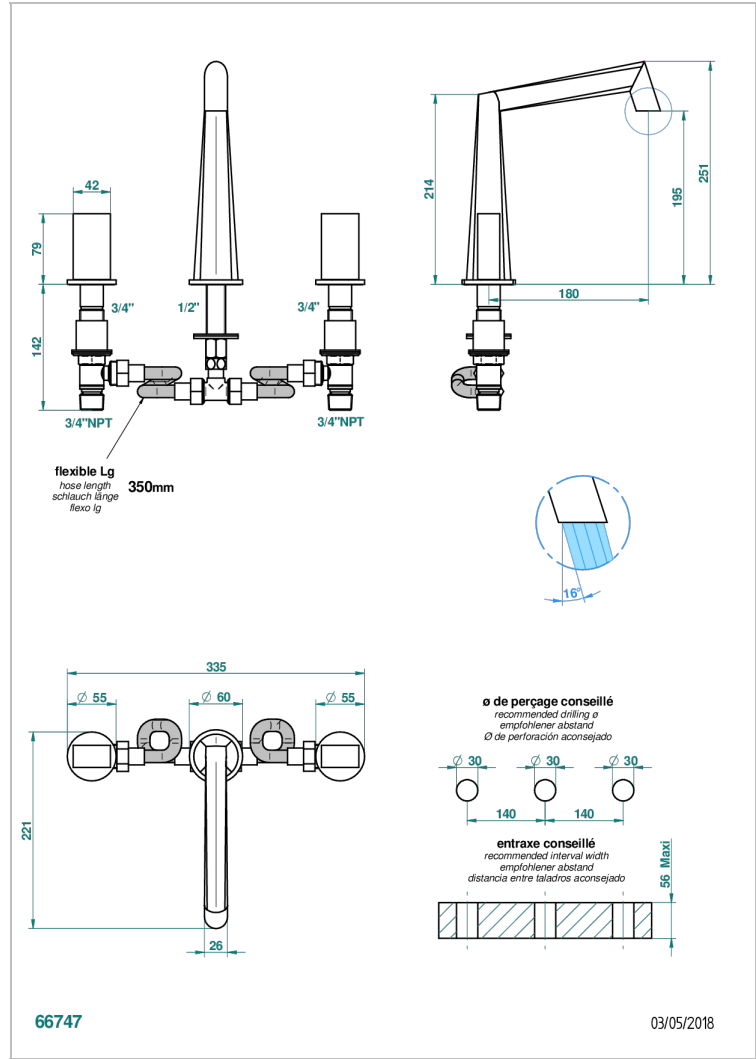

# MONTAIGNE LEONARDO GREY MARBLE

G3T-25

Rim mounted 3-hole bath mixer, goliath spout