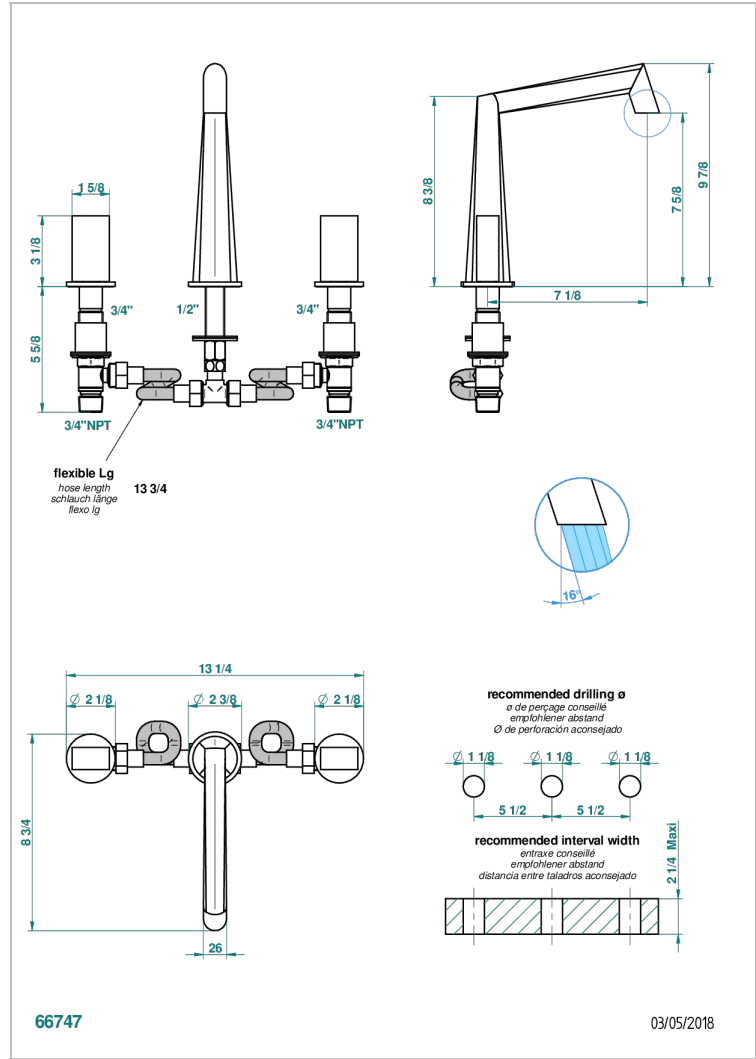

# MONTAIGNE LEONARDO GREY MARBLE

G3T-25

Rim mounted 3-hole bath mixer, goliath spout

## CHARACTERISTIC

- ACS : 18ACCLY403