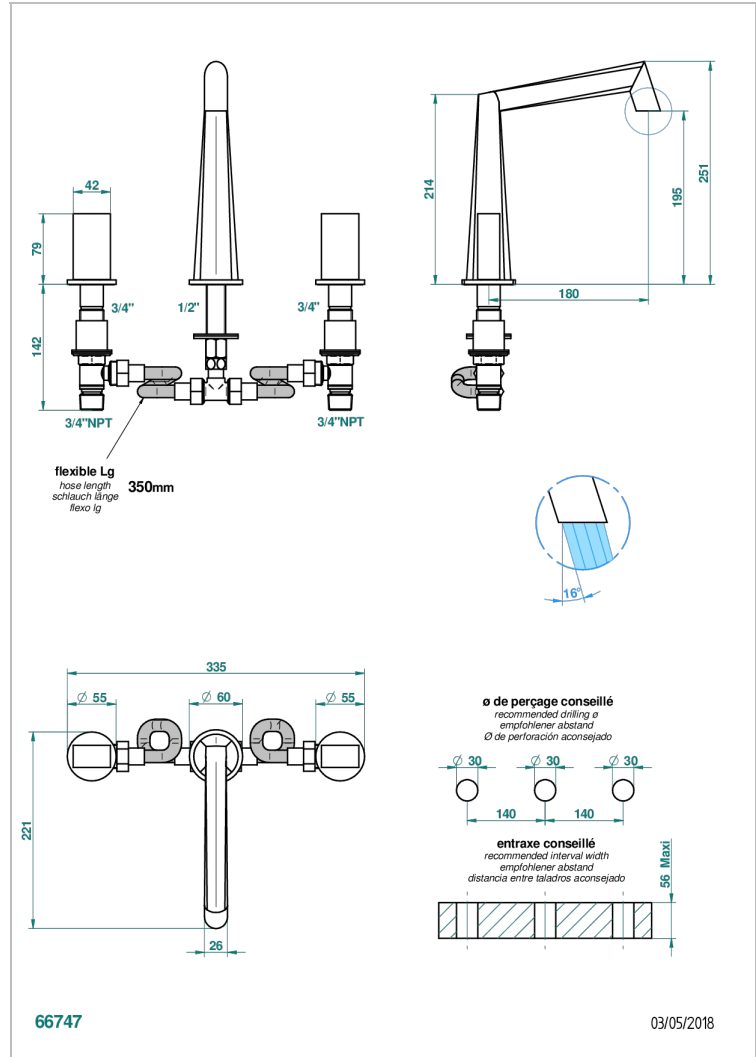

MONTAIGNE LEONARDO GREY MARBLE

G3T-25

Rim mounted 3-hole bath mixer, goliath spout

CHARACTERISTIC

- ACS : 18ACCLY403

STANDARDS

AVAILABLE FINITIONS

Antique nickel - H28
Black ceram - D30
Blush PVD - H62
Brass color PVD - H49
Brown bronze color PVD - F33
Gold color PVD - H52