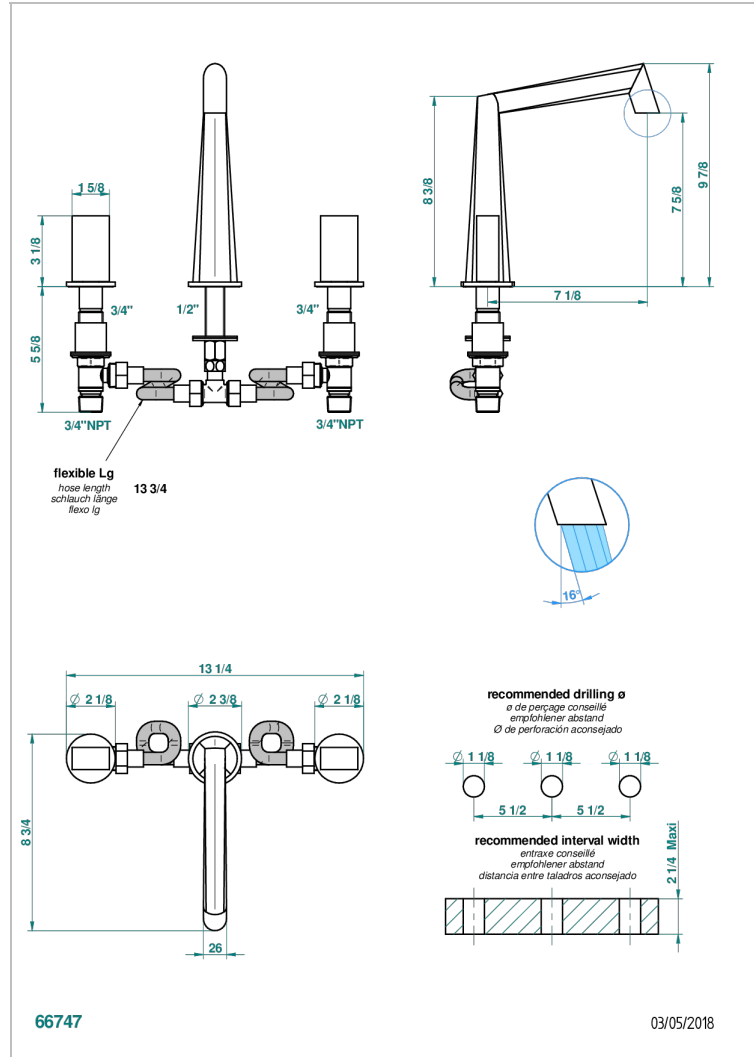

MONTAIGNE LEONARDO GREY MARBLE

G3T-25

Rim mounted 3-hole bath mixer, goliath spout

CHARACTERISTIC

- ACS : 18ACCLY403

STANDARDS

AVAILABLE FINITIONS

Antique nickel - H28
Black ceram - D30
Blush PVD - H62
Brass color PVD - H49
Brown bronze color PVD - F33
Gold color PVD - H52