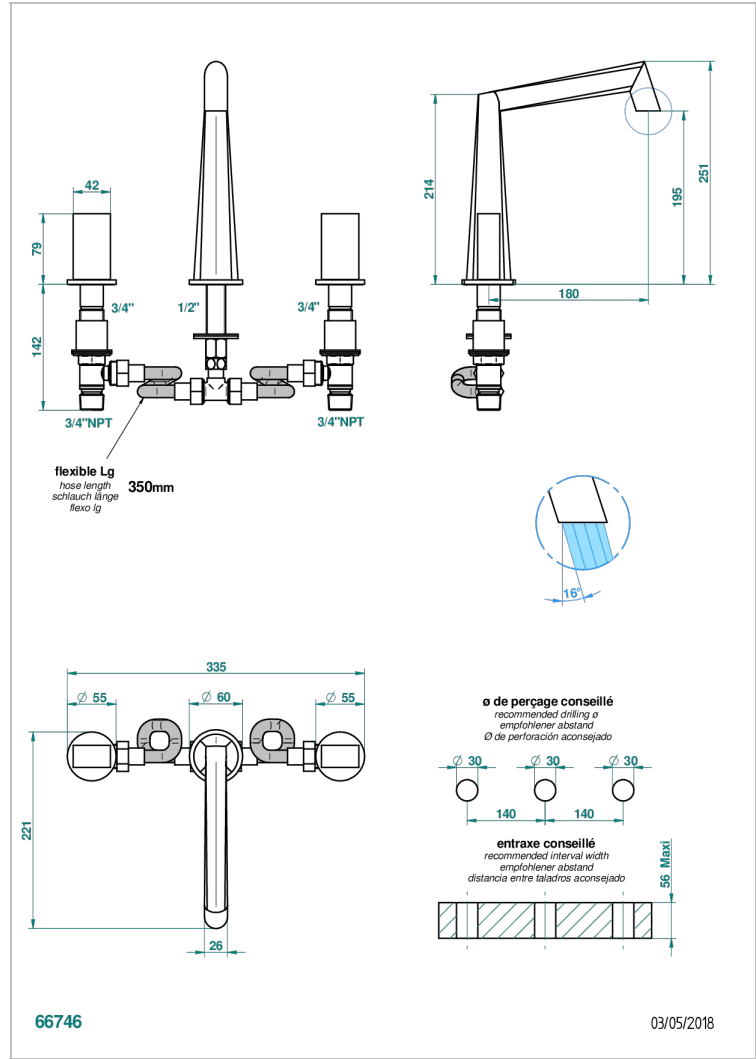

MONTAIGNE GRAND ANTIQUE MARBLE

G3R-25US

Roman tub set with 3/4" valves

CHARACTERISTIC

- ASME : ASME A112.18.1-2011/CSA B125.1-11

STANDARDS

AVAILABLE FINITIONS

Black ceram - D30
Blush PVD - H62
Brass color PVD - H49
Brown bronze color PVD - F33
Chrome polished - A02
Chrome polished / gold polished - G02