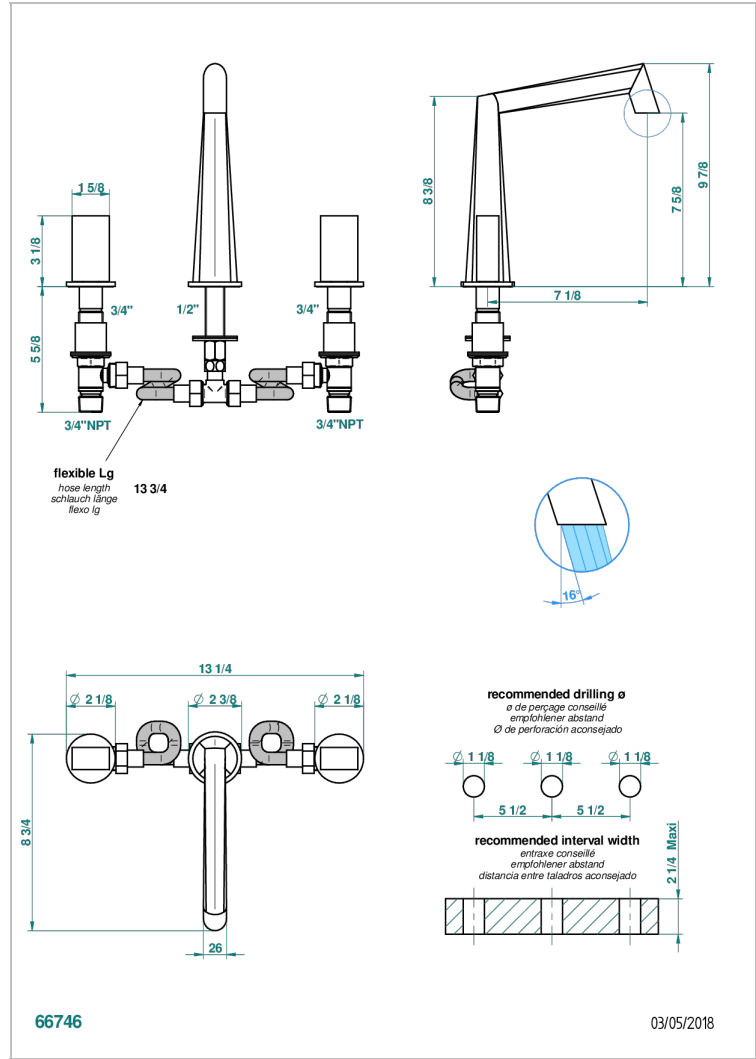

MONTAIGNE GRAND ANTIQUE MARBLE

G3R-25US

Roman tub set with 3/4" valves

CHARACTERISTIC

- ASME : ASME A112.18.1-2011/CSA B125.1-11

STANDARDS

AVAILABLE FINITIONS

Black ceram - D30
Blush PVD - H62
Brass color PVD - H49
Brown bronze color PVD - F33
Chrome polished - A02
Chrome polished / gold polished - G02