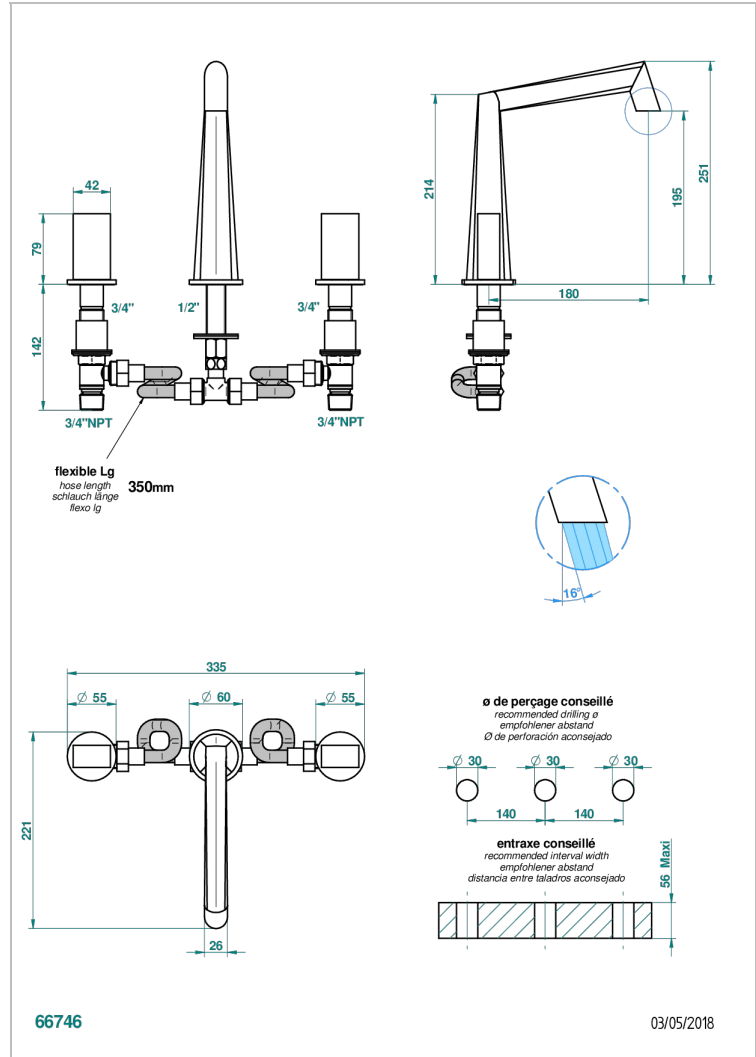

MONTAIGNE GRAND ANTIQUE MARBLE

G3R-25

Rim mounted 3-hole bath mixer, goliath spout

CHARACTERISTIC

- ACS : 18ACCLY403

STANDARDS

AVAILABLE FINITIONS

Antique nickel - H28
Black ceram - D30
Blush PVD - H62
Brass color PVD - H49
Brown bronze color PVD - F33
Gold color PVD - H52