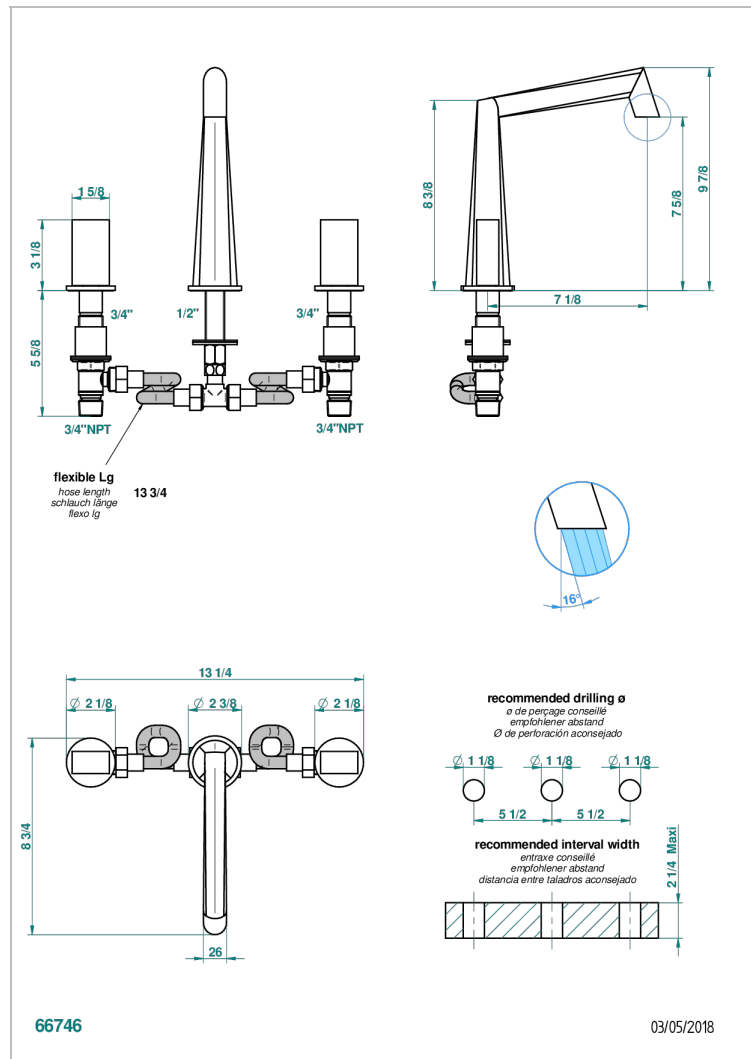

MONTAIGNE GRAND ANTIQUE MARBLE

G3R-25

Rim mounted 3-hole bath mixer, goliath spout

CHARACTERISTIC

- ACS : 18ACCLY403

STANDARDS

AVAILABLE FINITIONS

Antique nickel - H28
Black ceram - D30
Blush PVD - H62
Brass color PVD - H49
Brown bronze color PVD - F33
Gold color PVD - H52