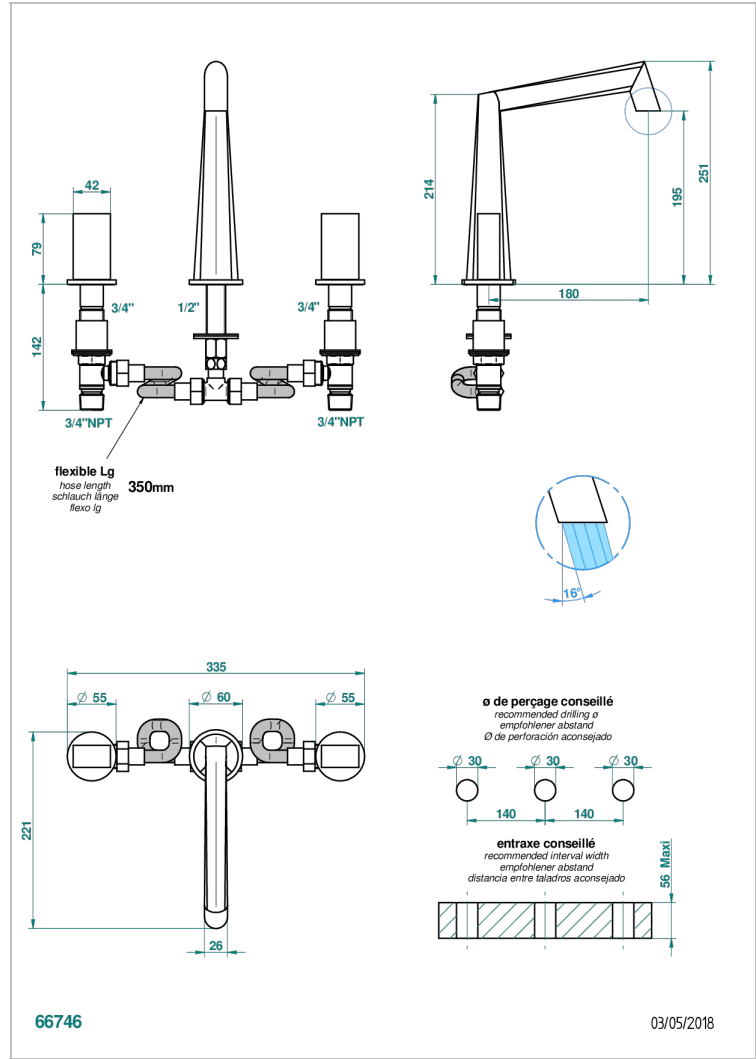

# MONTAIGNE GRAND ANTIQUE MARBLE

G3R-25

Rim mounted 3-hole bath mixer, goliath spout

## CHARACTERISTIC

- ACS : 18ACCLY403