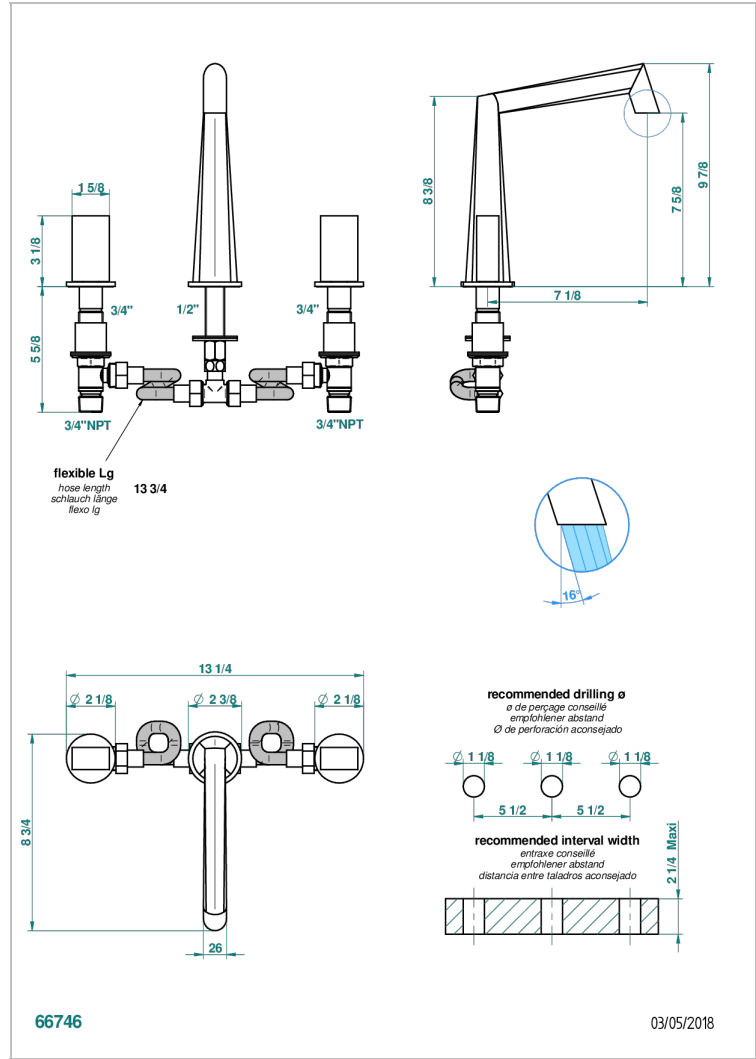

MONTAIGNE GRAND ANTIQUE MARBLE

G3R-25

Rim mounted 3-hole bath mixer, goliath spout

CHARACTERISTIC

- ACS : 18ACCLY403

STANDARDS

AVAILABLE FINITIONS

Antique nickel - H28
Black ceram - D30
Blush PVD - H62
Brass color PVD - H49
Brown bronze color PVD - F33
Gold color PVD - H52