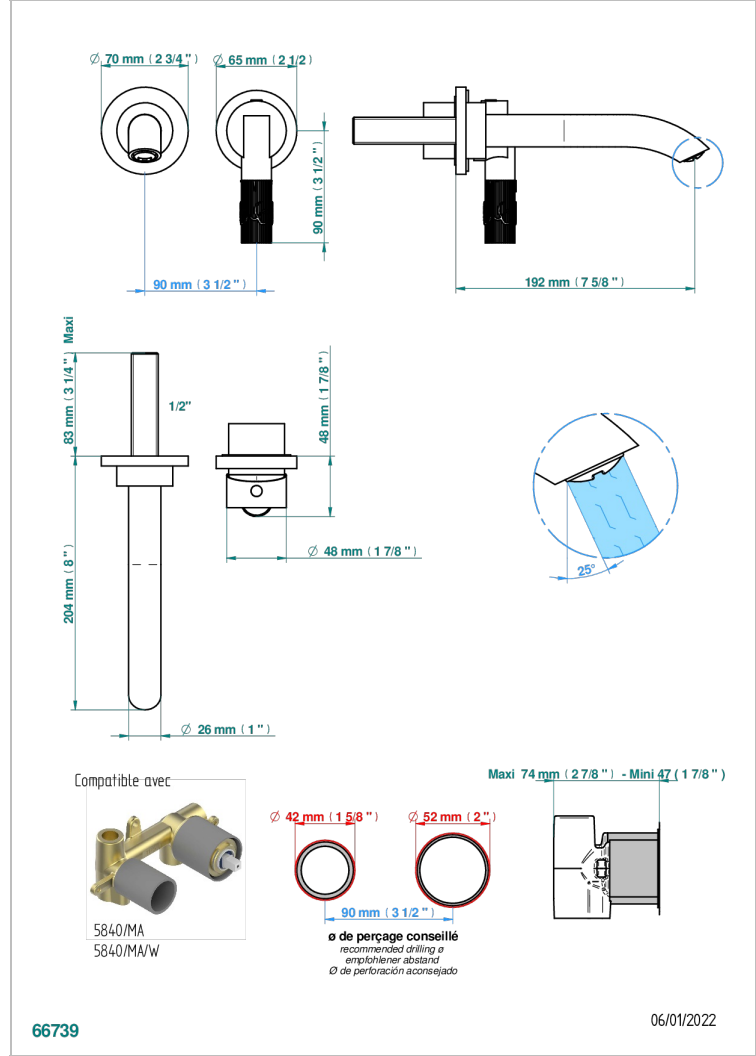

BAMBOU CRISTAL CLARO

A35-6541B

THG[®]
PARIS

Trim only for Built-in basin mixer with spout (two x 1/2" inlets and one 1/2" outlet), without waste

66739

06/01/2022

CARACTERÍSTICAS

- BamboU cristal claro
- Trim only for Built-in basin mixer with spout (two x 1/2" inlets and one 1/2" outlet), without waste

PRODUCTOS RELACIONADOS

- Ref. G00-5840/MAUS Rough parts for concealed wall-mounted mixer with 1/2" outlet

ACABADOS DISPONIBLES

Bronce claro - D01
Cerámica negra mate - D30
Cobre viejo mate - H07
Cromo - A02
Cromo / dorado - G02
Cromo mate - C02