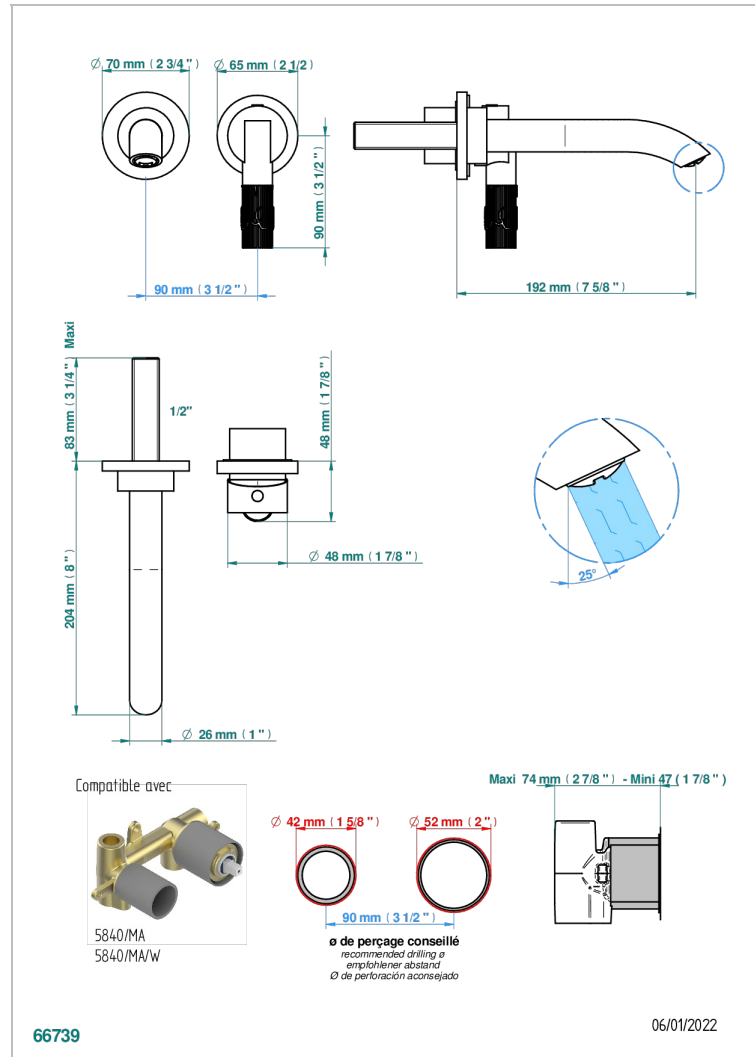

# BAMBOU CLEAR CRYSTAL

A35-6541B

THG<sup>®</sup>  
PARIS

Trim only for Built-in basin mixer with spout (two x 1/2" inlets and one 1/2" outlet), without waste

## CHARACTERISTIC

- BamboU Clear crystal
- Trim only for Built-in basin mixer with spout (two x 1/2" inlets and one 1/2" outlet), without waste

## RELATED SKU'S

- Ref. G00-5840/MAUS Rough parts for concealed wall-mounted mixer with 1/2" outlet