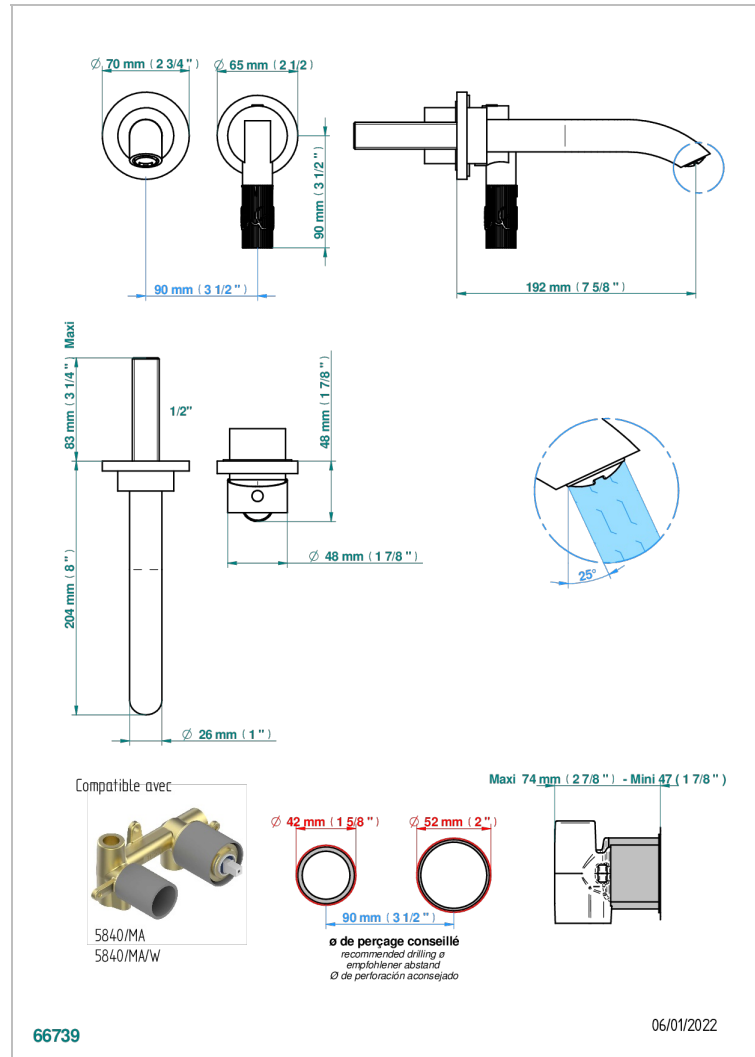

BAMBOU CLEAR CRYSTAL

A35-6541B

THG[®]
PARIS

Trim only for Built-in basin mixer with spout (two x 1/2" inlets and one 1/2" outlet), without waste

CHARACTERISTIC

- Bambo Clear crystal
- Trim only for Built-in basin mixer with spout (two x 1/2" inlets and one 1/2" outlet), without waste

RELATED SKU'S

- Ref. G00-5840/MA/W Rough parts for concealed wall-mounted mixer with 1/2" outlet, for WC douche - WRAS approved

AVAILABLE FINITIONS

Antique nickel - H28
Black ceram - D30
Blush PVD - H62
Brass color PVD - H49
Brown bronze color PVD - F33
Gold color PVD - H52