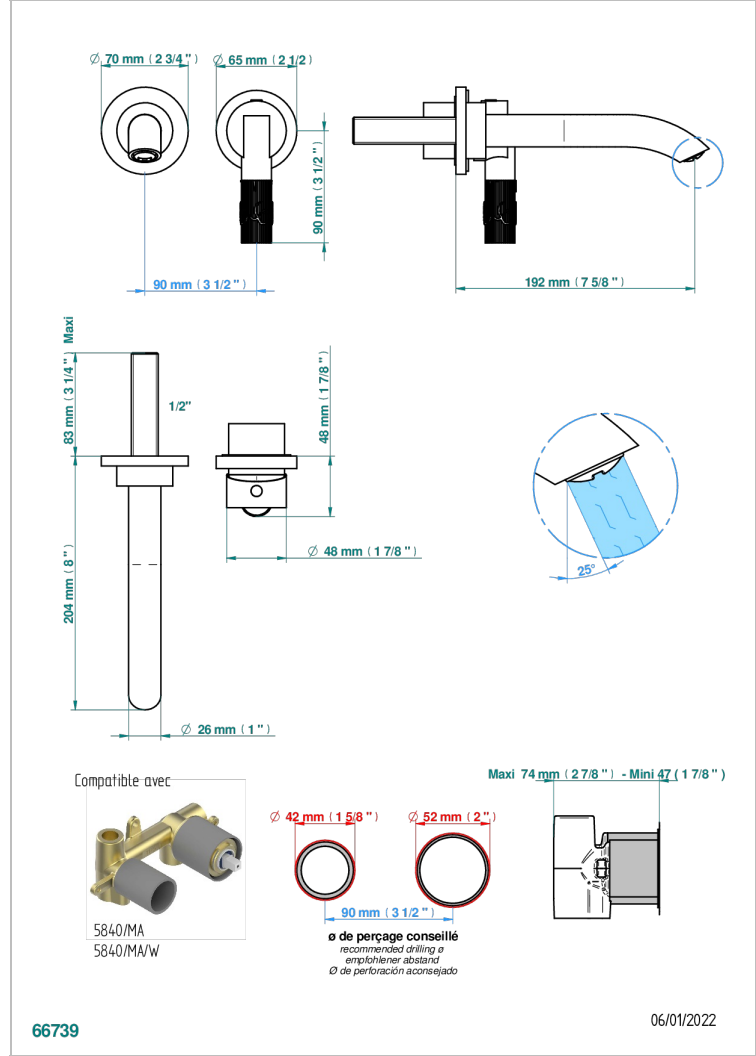

BAMBOU CRISTAL CLARO

A35-6541B

THG[®]
PARIS

Trim only for Built-in basin mixer with spout (two x 1/2" inlets and one 1/2" outlet), without waste

CARACTERÍSTICAS

- BamboU cristal claro
- Trim only for Built-in basin mixer with spout (two x 1/2" inlets and one 1/2" outlet), without waste

PRODUCTOS RELACIONADOS

- Ref. G00-5840/MA Parte empotrada para mezclador mural con salida hembra 1/2

ACABADOS DISPONIBLES

Bronce claro - D01
Cerámica negra mate - D30
Cobre viejo mate - H07
Cromo - A02
Cromo / dorado - G02
Cromo mate - C02