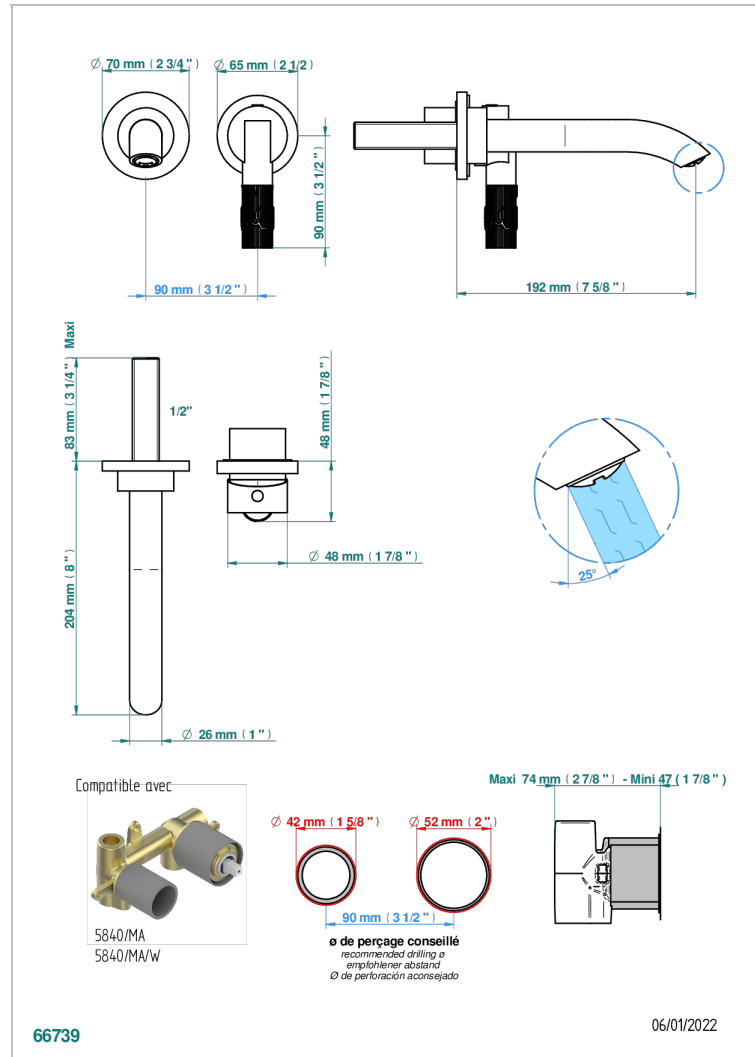

BAMBOU CLEAR CRYSTAL

A35-6541B

THG[®]
PARIS

Trim only for Built-in basin mixer with spout (two x 1/2" inlets and one 1/2" outlet), without waste

CHARACTERISTIC

- Bambo Clear crystal
- Trim only for Built-in basin mixer with spout (two x 1/2" inlets and one 1/2" outlet), without waste

RELATED SKU'S

- Ref. G00-5840/MA Rough parts for concealed wall-mounted mixer with 1/2" outlet

AVAILABLE FINITIONS

Antique nickel - H28
Black ceram - D30
Blush PVD - H62
Brass color PVD - H49
Brown bronze color PVD - F33
Gold color PVD - H52