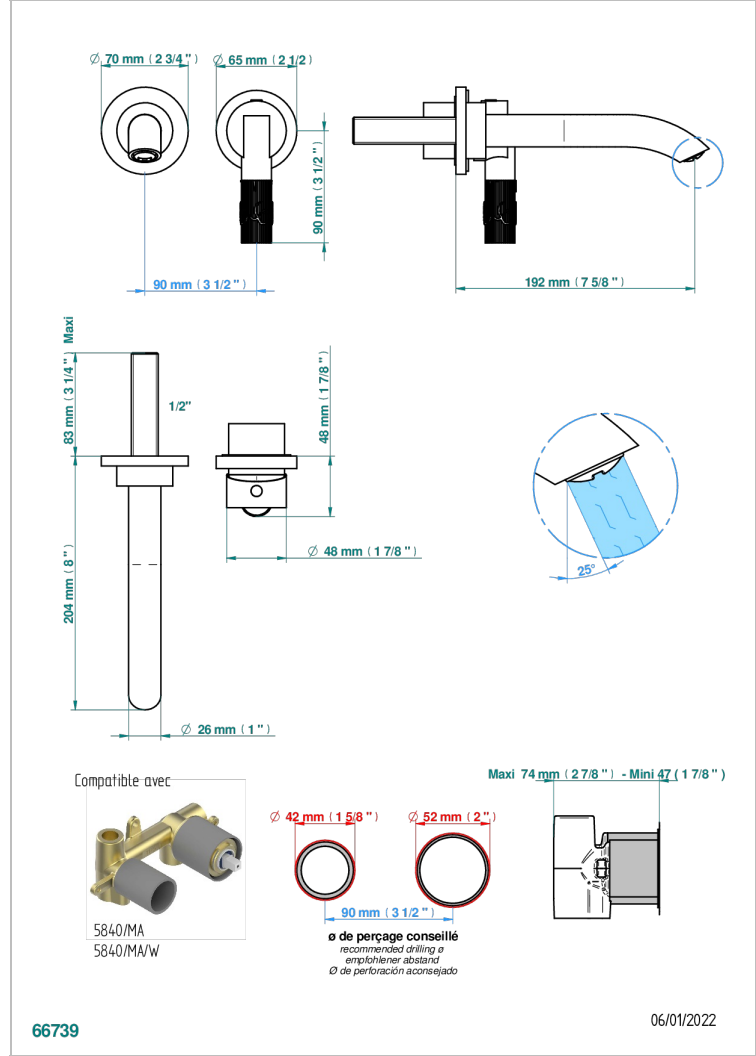

# BAMBOU CLEAR CRYSTAL

A35-6541B

THG<sup>®</sup>  
PARIS

Trim only for Built-in basin mixer with spout (two x 1/2" inlets and one 1/2" outlet), without waste

66739

06/01/2022

## CHARACTERISTIC

- Bambo Clear crystal
- Trim only for Built-in basin mixer with spout (two x 1/2" inlets and one 1/2" outlet), without waste

## RELATED SKU'S

- Ref. G00-5840/MA Rough parts for concealed wall-mounted mixer with 1/2" outlet