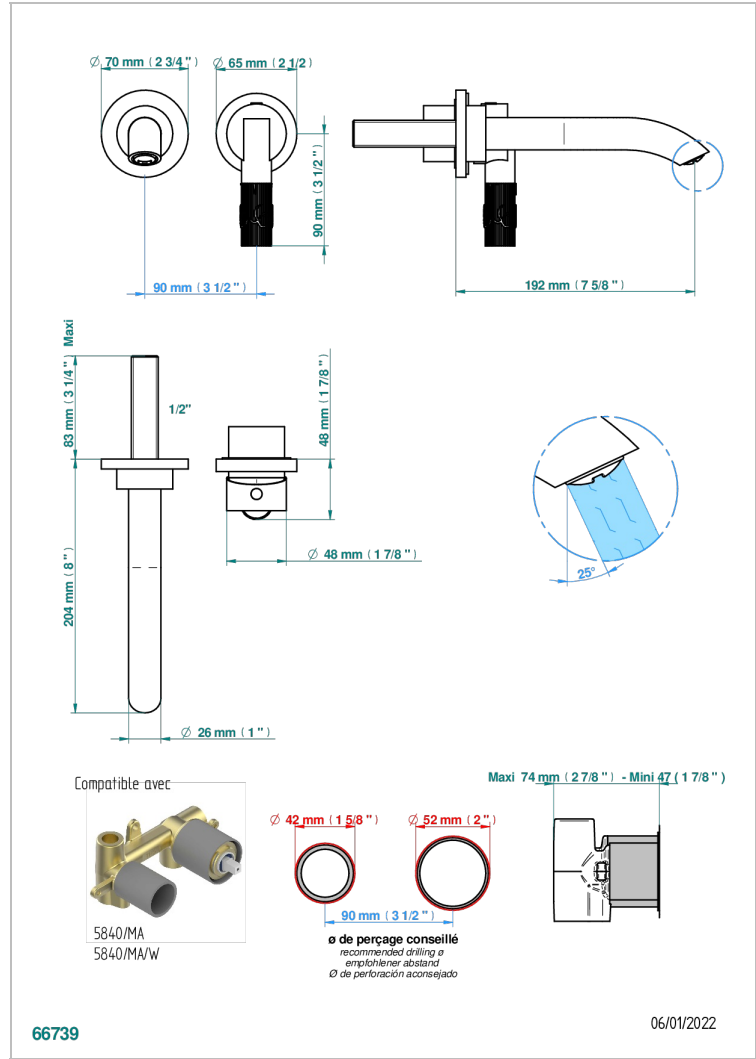

BAMBOU CLEAR CRYSTAL

A35-6541B

THG[®]
PARIS

Trim only for Built-in basin mixer with spout (two x 1/2" inlets and one 1/2" outlet), without waste

特色

- BamboU Clear crystal
- Trim only for Built-in basin mixer with spout (two x 1/2" inlets and one 1/2" outlet), without waste

相关的SKU

- Ref. G00-5840/MA 卫浴套装，含：入墙式弯管出水管，1米25强化软管，触控式花洒和托勾，美国标准

可选饰面

Black ceram - D30
Blush PVD - H62
Graphite PVD - H64
Matt Umber PVD - H67
Matt blush PVD - H60
Matt graphite PVD - H65

PVD哑光棕铜 - F34
PVD哑光金 - H53
PVD哑光铜 - H50
PVD哑光镍 - H56
PVD抛光铜 - H49
PVD棕铜 - F33