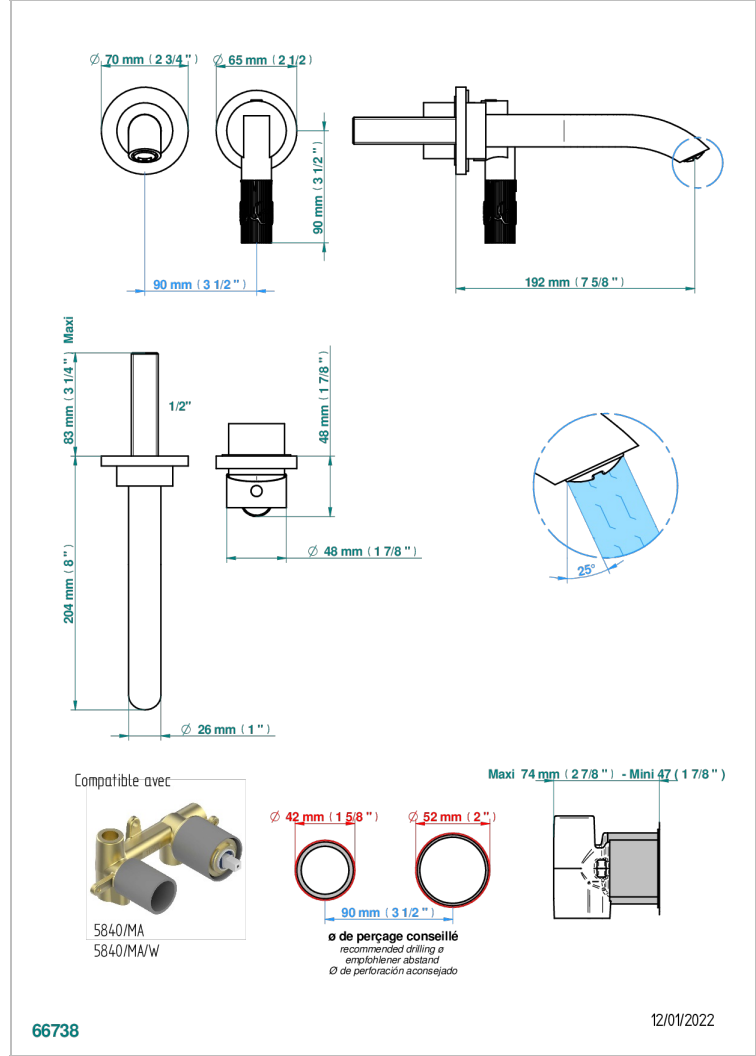

# BAMBOU CRISTAL AMBAR

A34-6541B

THG<sup>®</sup>  
PARIS

Trim only for Built-in basin mixer with spout (two x 1/2" inlets and one 1/2" outlet), without waste

66738

12/01/2022

## CARACTERÍSTICAS

- BamboU cristal Ambar
- Trim only for Built-in basin mixer with spout (two x 1/2" inlets and one 1/2" outlet), without waste

## PRODUCTOS RELACIONADOS

- Ref. G00-5840/MAUS Rough parts for concealed wall-mounted mixer with 1/2" outlet