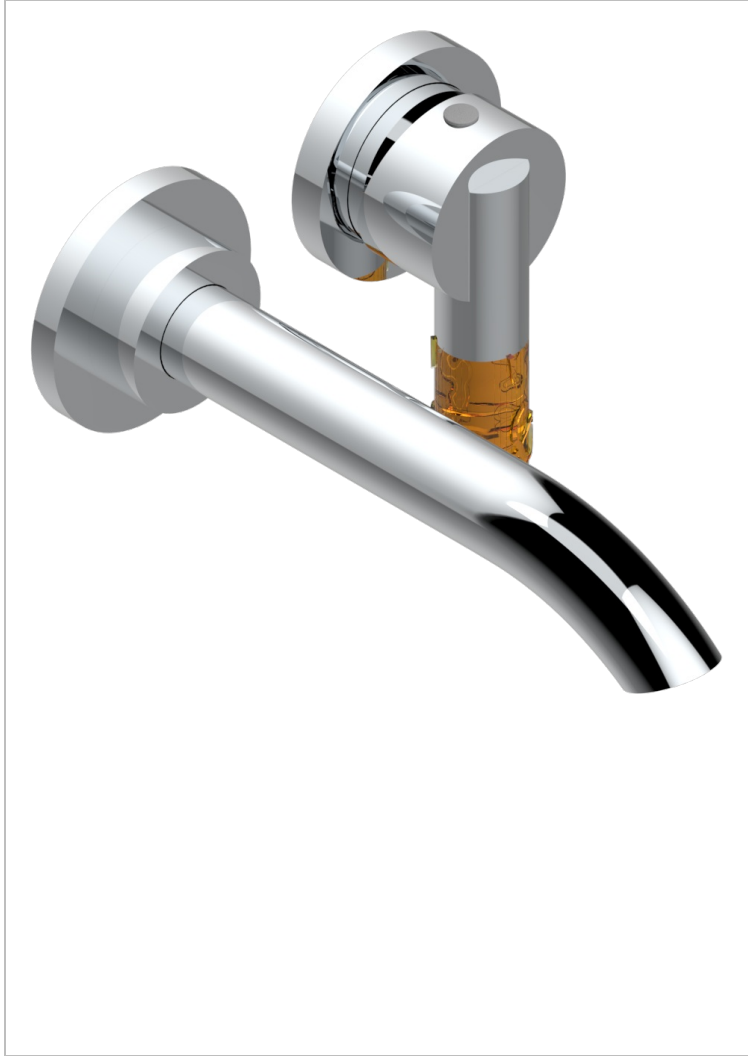

# BAMBOU CRISTAL AMBAR

A34-6541B

THG<sup>®</sup>  
PARIS

Trim only for Built-in basin mixer with spout (two x 1/2" inlets and one 1/2" outlet), without waste

66738

12/01/2022

## CARACTERÍSTICAS

- BamboU cristal Ambar
- Trim only for Built-in basin mixer with spout (two x 1/2" inlets and one 1/2" outlet), without waste

## PRODUCTOS RELACIONADOS

- Ref. G00-5840/MAUS Rough parts for concealed wall-mounted mixer with 1/2" outlet

## ACABADOS DISPONIBLES

Bronce claro - D01  
Cerámica negra mate - D30  
Cobre viejo mate - H07  
Cromo - A02  
Cromo / dorado - G02  
Cromo mate - C02

Dorado - F01  
Dorado mate - F07  
Dorado pálido - F30  
Dorado pálido mate (sin barniz) - F31  
Níquel - B01  
Níquel mate - C01