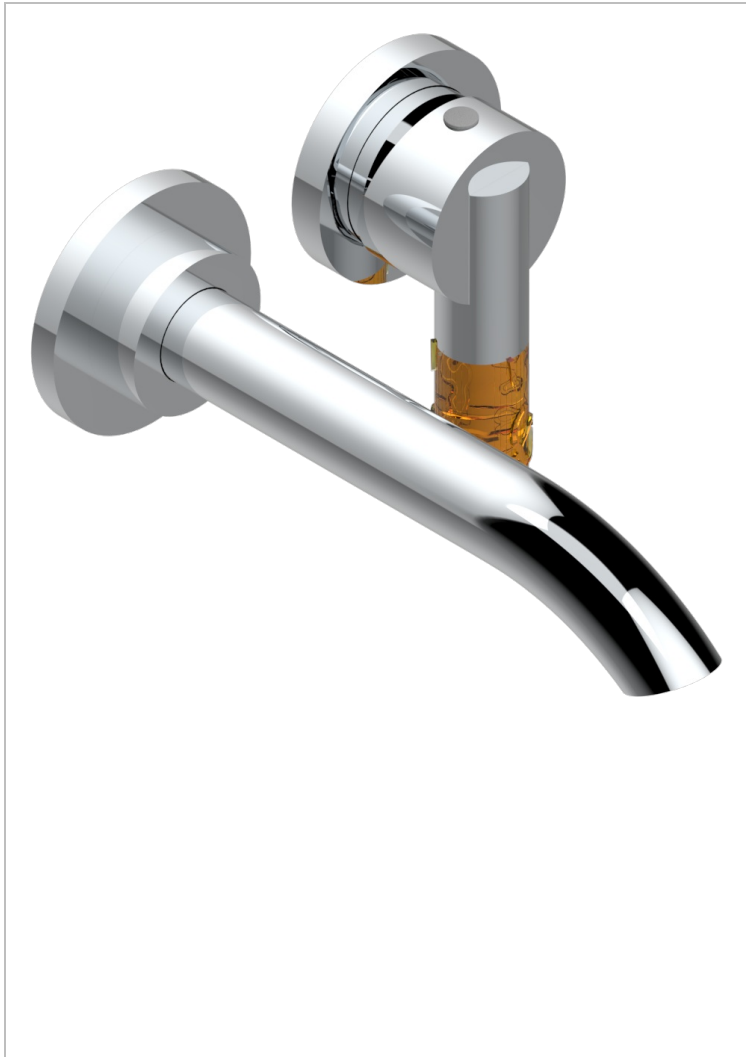

BAMBOU AMBER CRYSTAL

A34-6541B

THG[®]
PARIS

Trim only for Built-in basin mixer with spout (two x 1/2" inlets and one 1/2" outlet), without waste

CHARACTERISTIC

- BamboU Amber crystal
- Trim only for Built-in basin mixer with spout (two x 1/2" inlets and one 1/2" outlet), without waste

RELATED SKU'S

- Ref. G00-5840/MAUS Rough parts for concealed wall-mounted mixer with 1/2" outlet

AVAILABLE FINITIONS

Black ceram - D30
Blush PVD - H62
Brass color PVD - H49
Brown bronze color PVD - F33
Chrome polished - A02
Chrome polished / gold polished - G02