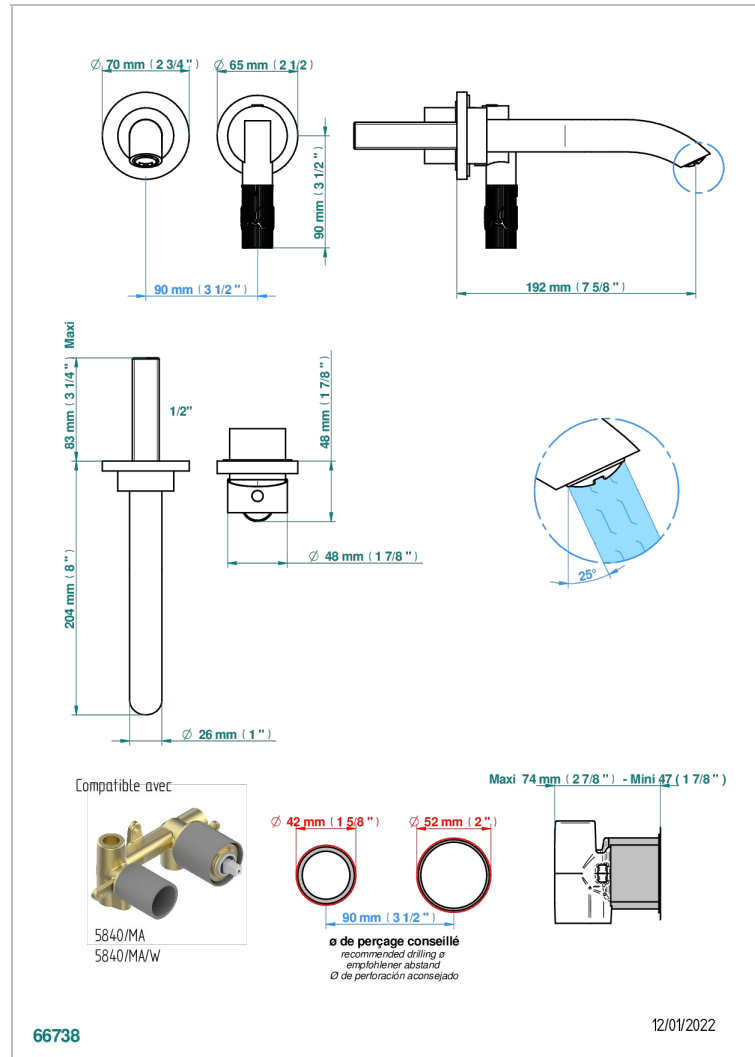

BAMBOU AMBER CRYSTAL

A34-6541B

THG[®]
PARIS

Trim only for Built-in basin mixer with spout (two x 1/2" inlets and one 1/2" outlet), without waste

CHARACTERISTIC

- BamboU Amber crystal
- Trim only for Built-in basin mixer with spout (two x 1/2" inlets and one 1/2" outlet), without waste

RELATED SKU'S

- Ref. G00-5840/MAUS Rough parts for concealed wall-mounted mixer with 1/2" outlet

AVAILABLE FINITIONS

Black ceram - D30
Blush PVD - H62
Brass color PVD - H49
Brown bronze color PVD - F33
Chrome polished - A02
Chrome polished / gold polished - G02