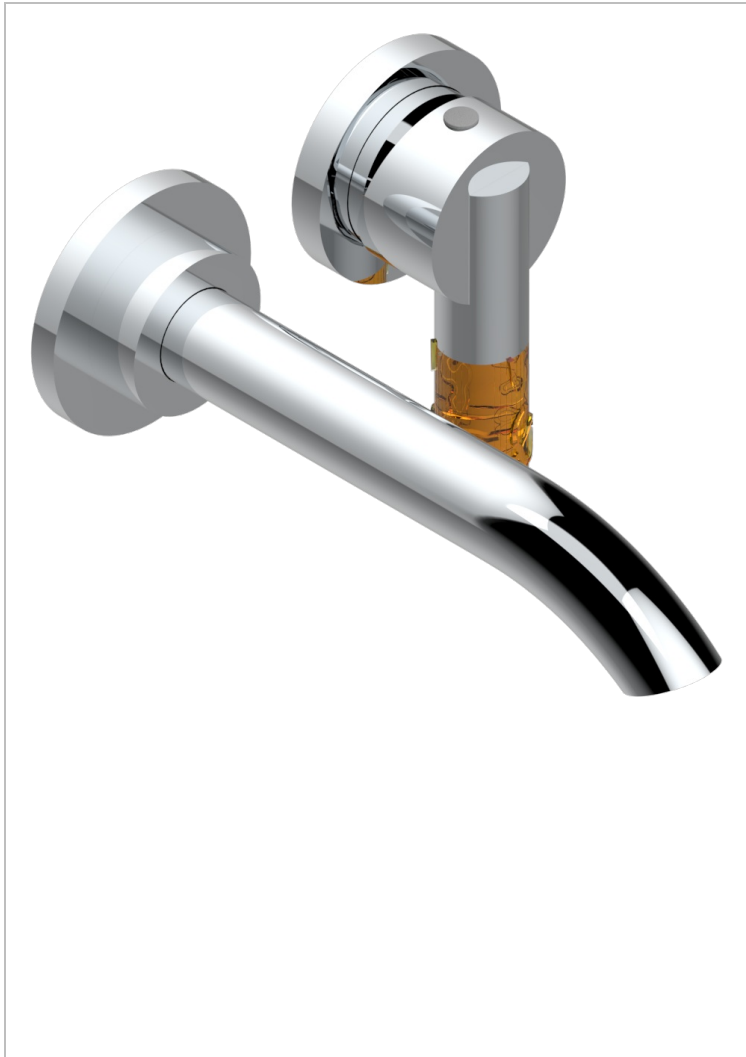

# BAMBOU AMBER CRYSTAL

A34-6541B

THG  
PARIS

Trim only for Built-in basin mixer with spout (two x 1/2" inlets and one 1/2" outlet), without waste

## CHARACTERISTIC

- BamboU Amber crystal
- Trim only for Built-in basin mixer with spout (two x 1/2" inlets and one 1/2" outlet), without waste

## RELATED SKU'S

- Ref. G00-5840/MA/W Rough parts for concealed wall-mounted mixer with 1/2" outlet, for WC douche - WRAS approved