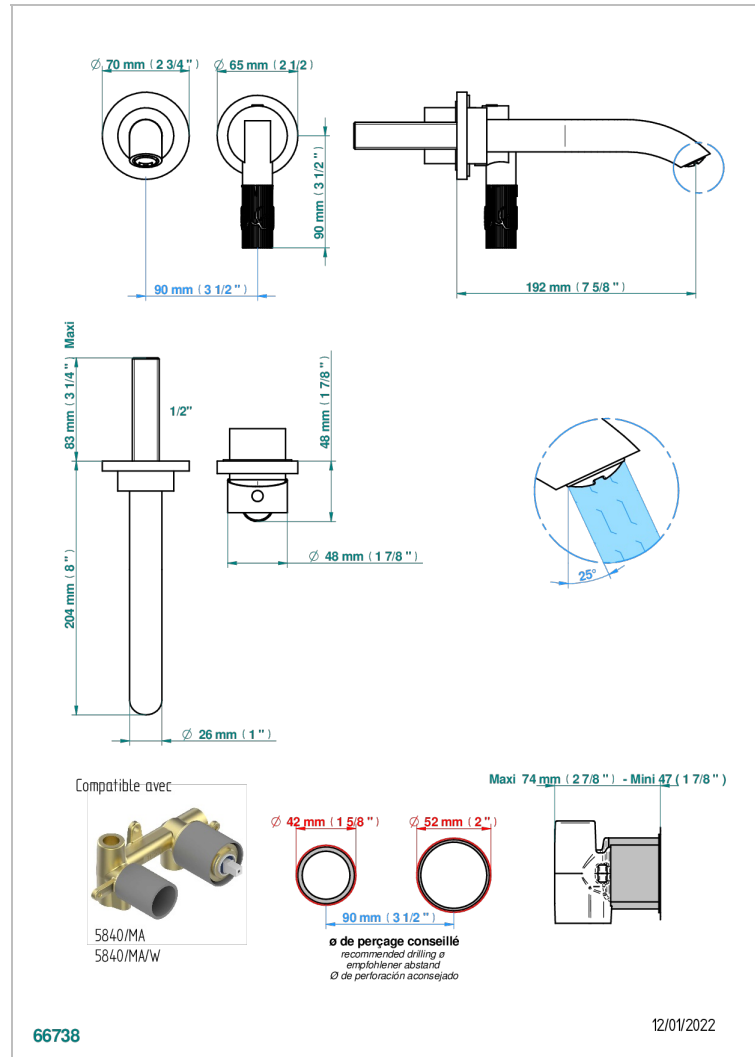

# BAMBOU AMBER CRYSTAL

A34-6541B

THG  
PARIS

Trim only for Built-in basin mixer with spout (two x 1/2" inlets and one 1/2" outlet), without waste

## CHARACTERISTIC

- BamboU Amber crystal
- Trim only for Built-in basin mixer with spout (two x 1/2" inlets and one 1/2" outlet), without waste

## RELATED SKU'S

- Ref. G00-5840/MA/W Rough parts for concealed wall-mounted mixer with 1/2" outlet, for WC douche - WRAS approved