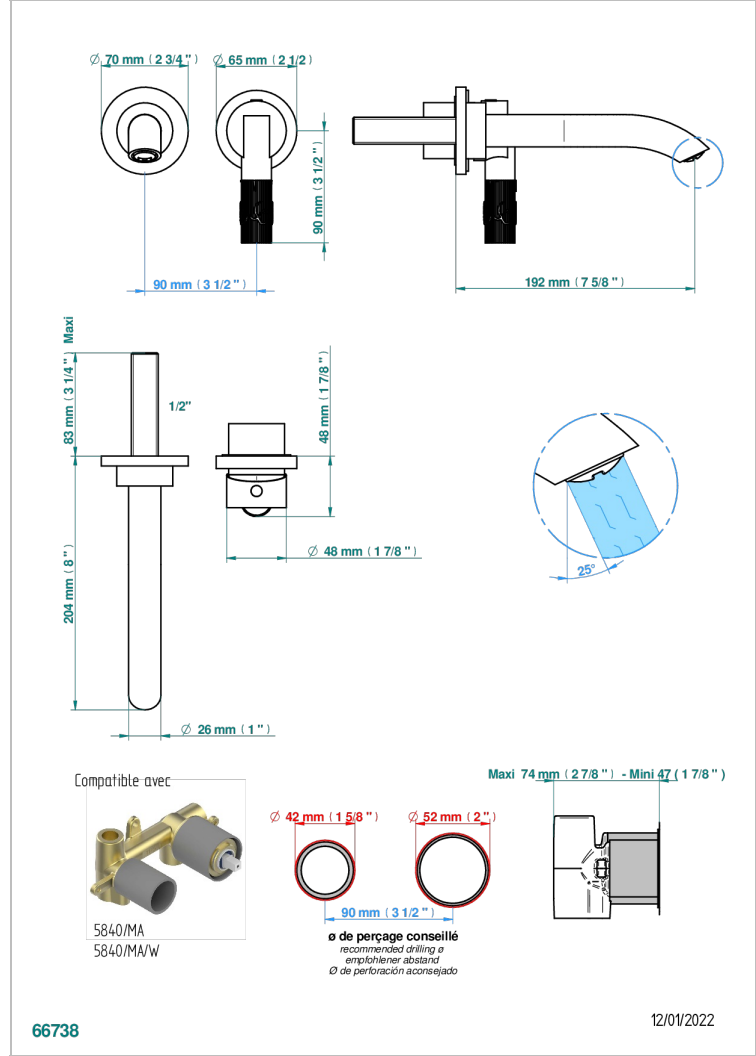

# BAMBOU CRISTAL AMBAR

A34-6541B

THG<sup>®</sup>  
PARIS

Trim only for Built-in basin mixer with spout (two x 1/2" inlets and one 1/2" outlet), without waste

66738

12/01/2022

## CARACTERÍSTICAS

- BamboU cristal Ambar
- Trim only for Built-in basin mixer with spout (two x 1/2" inlets and one 1/2" outlet), without waste

## PRODUCTOS RELACIONADOS

- Ref. G00-5840/MA Parte empotrada para mezclador mural con salida hembra 1/2"