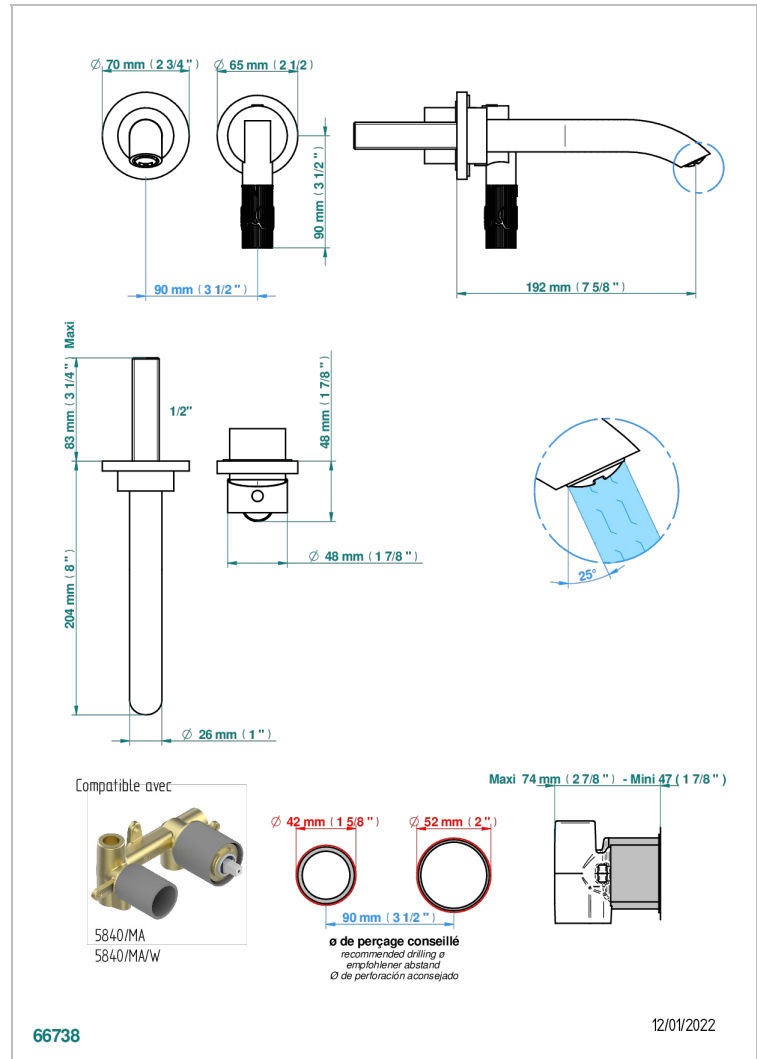

BAMBOU AMBER CRYSTAL

A34-6541B

THG
PARIS

Trim only for Built-in basin mixer with spout (two x 1/2" inlets and one 1/2" outlet), without waste

CHARACTERISTIC

- BamboU Amber crystal
- Trim only for Built-in basin mixer with spout (two x 1/2" inlets and one 1/2" outlet), without waste

RELATED SKU'S

- Ref. G00-5840/MA Rough parts for concealed wall-mounted mixer with 1/2" outlet

AVAILABLE FINITIONS

Antique nickel - H28
Black ceram - D30
Blush PVD - H62
Brass color PVD - H49
Brown bronze color PVD - F33
Gold color PVD - H52