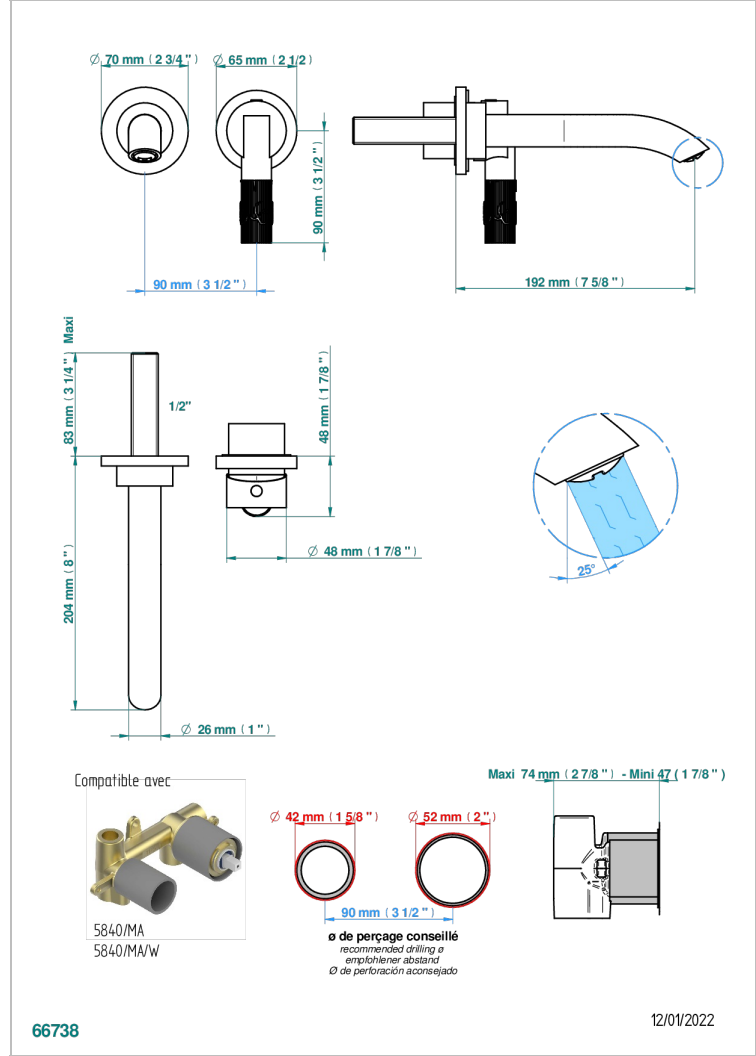

# BAMBOU CRISTAL AMBAR

A34-6541B

THG<sup>®</sup>  
PARIS

Trim only for Built-in basin mixer with spout (two x 1/2" inlets and one 1/2" outlet), without waste

## CARACTERÍSTICAS

- BamboU cristal Ambar
- Trim only for Built-in basin mixer with spout (two x 1/2" inlets and one 1/2" outlet), without waste

## PRODUCTOS RELACIONADOS

- Ref. G00-5840/MA Parte empotrada para mezclador mural con salida hembra 1/2"